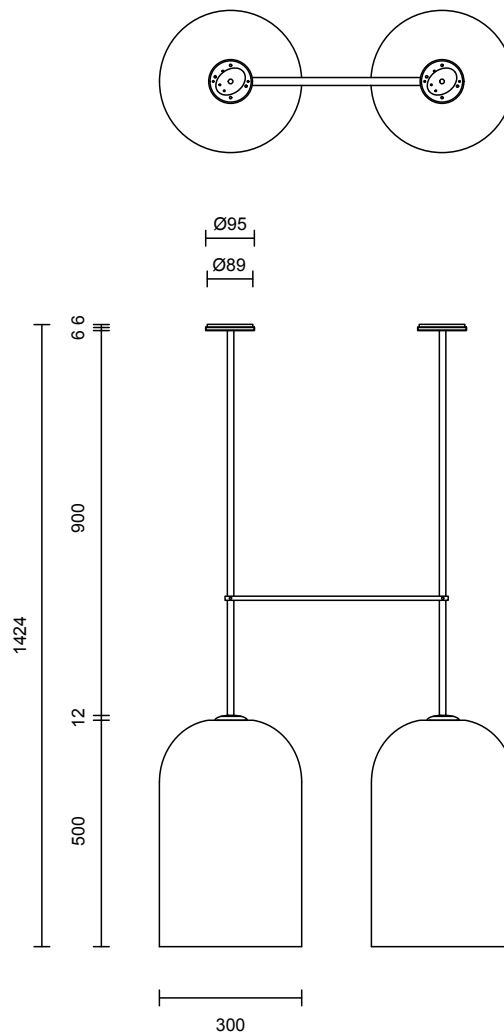

LUMI COLLECTION

ARTICOLOSTUDIOS.COM

EXTRA LARGE DOUBLE PENDANT

24V1

ABOUT LUMI

Lumi reimagines a traditional coachman's light to reflect a timeless and refined simplicity of form.

LEAD TIME

6 - 8 weeks

LIGHT SOURCE

2 x 240V E27 95mm 8W LED
2700k warm white
1400 total lumens output
Dimmable
Lamps included

ROD LENGTH

Rod lengths range between 400mm - 1600mm, in increments of 100mm.

CUSTOMISATION

Variations to spacing bar can be specified at time of order placement.

WEIGHT

17kg

CERTIFICATION

CE/AU

WARRANTY

3 years

FITTING FINISHES

Brass
Bronze*
Satin Nickel
Black Electroplate
White Powder Coat
Black Powder Coat

* As Bronze is a hand applied finish the depth of colour will vary

SHADE COLOURS

Clear
Smoke
Snow
Grey

* Single outer shade only