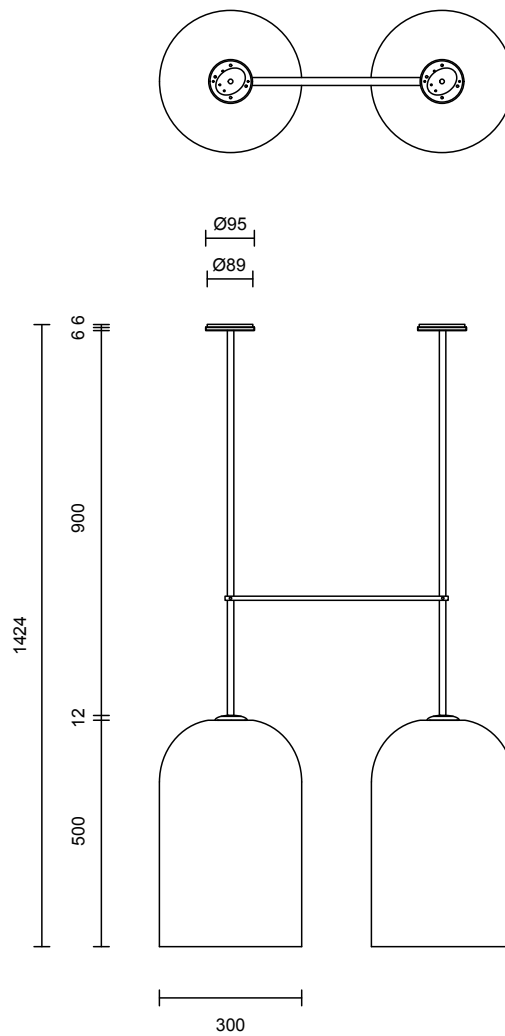

LUMI COLLECTION
EXTRA LARGE DOUBLE PENDANT

LUMI COLLECTION
EXTRA LARGE DOUBLE PENDANT

ARTICOLOSTUDIOS.COM

23V3

ABOUT LUMI

Lumi reimagines a traditional coachman's light to reflect a timeless and refined simplicity of form.

LEAD TIME

6 - 8 weeks

LIGHT SOURCE

2 x 240V E27 95mm 8W LED
2700k warm white
1400 total lumens output
Dimmable
Lamps included

ROD LENGTH

Rod lengths range between 400mm - 1600mm, in increments of 100mm.

CUSTOMISATION

Variations to spacing bar can be specified at time of order placement.

WEIGHT

17kg

CERTIFICATION

CE/AU

WARRANTY

3 years

FITTING FINISHES