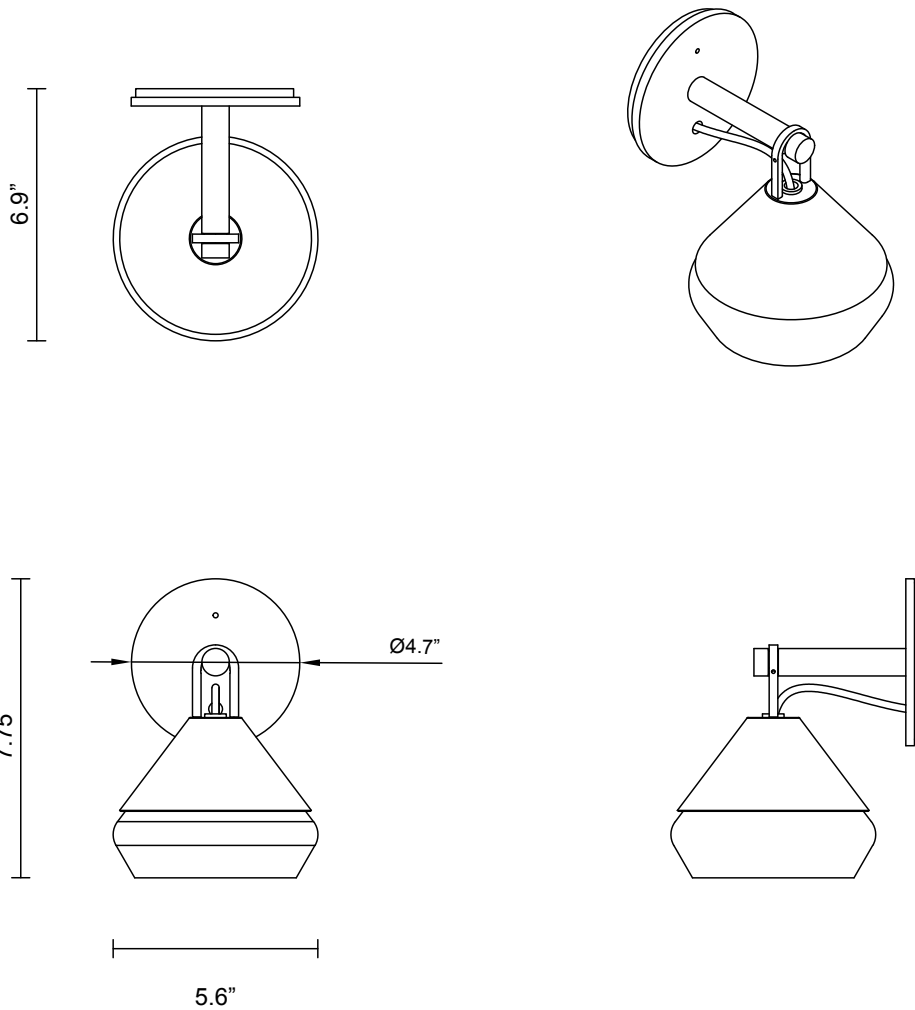

HATTI COLLECTION

ARTICOLOSTUDIOS.COM

WALL SCONCE

23V2

ABOUT HATTI

Hatti's lantern form unites tradition from the east with contemporary design from the west.

LEAD TIME

8 - 10 weeks

LIGHT SOURCE

9V 350mA DC LED board
2700k warm white
300 lumens

INSTALLATION

Supplied with external driver and mounting plate to fit 4.0 square Jbox

WEIGHT

4 lb

CERTIFICATION STANDARD

UL

WARRANTY

3 years

FITTING FINISHES

Brass
Mid Bronze
Satin Nickel
Black Electroplate

SHADE COLOURS

White
Clear
Tea
Moss
Aubergine
Storm
Smoke

FLEX CORD COLOURS

Black
White
Ivory
Natural Linen
Mid Grey Linen