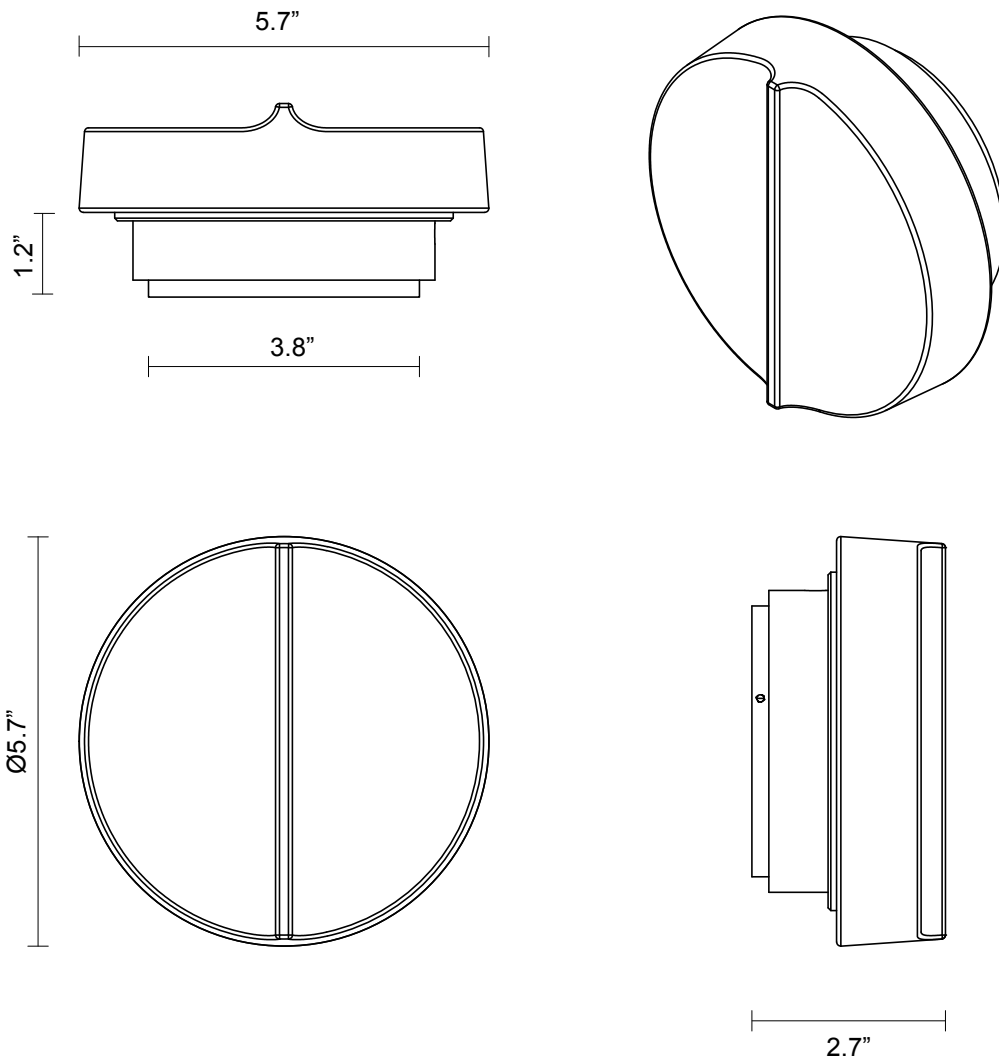

OCCHI COLLECTION
MAXI WALL SCONCE

OCCHI COLLECTION

ARTICOLOSTUDIOS.COM

MAXI WALL SCONCE

24V2

ABOUT OCCHI

Occhi offers a bold contrast and nuanced light refraction from the gently tumbled face of its circular form.

LEAD TIME

8 - 10 weeks

LIGHT SOURCE

24V 5.8W Constant Voltage LED,
2700K warm white
500 lumens
Dimmable

INSTALLATION

Supplied with external driver and
mounting plate to fit 4.0 square Jbox

WEIGHT

9 lb