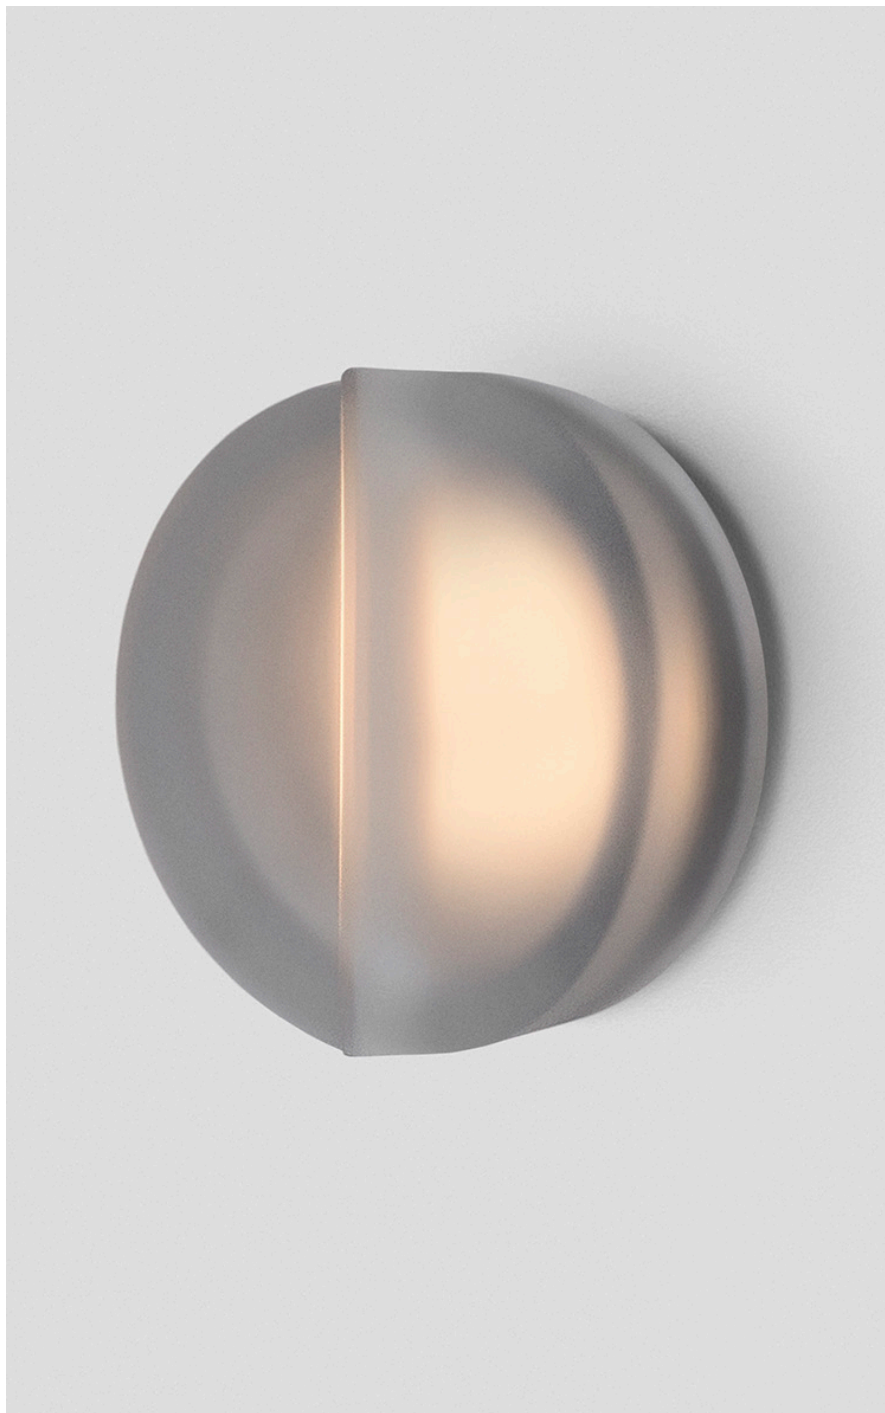

OCCHI COLLECTION
MAXI WALL SCONCE

OCCHI COLLECTION

ARTICOLOSTUDIOS.COM

MAXI WALL SCONCE

24V2

ABOUT OCCHI

Occhi offers a bold contrast and nuanced light refraction from the gently tumbled face of its circular form.

LEAD TIME

8 - 10 weeks

LIGHT SOURCE

24V 5.8W Constant Voltage LED,
2700K warm white
500 lumens
Dimmable

INSTALLATION

Supplied with external driver and
mounting plate to fit 4.0 square Jbox

WEIGHT

9 lb

CERTIFICATION STANDARD

UL
ADA compliant

WARRANTY

3 years

FITTING FINISHES

Satin Nickel
Anodised Black
Brass
Bronze*

*As Bronze is a hand applied finish, the
depth of colour will vary

SHADE COLOURS

Frosted