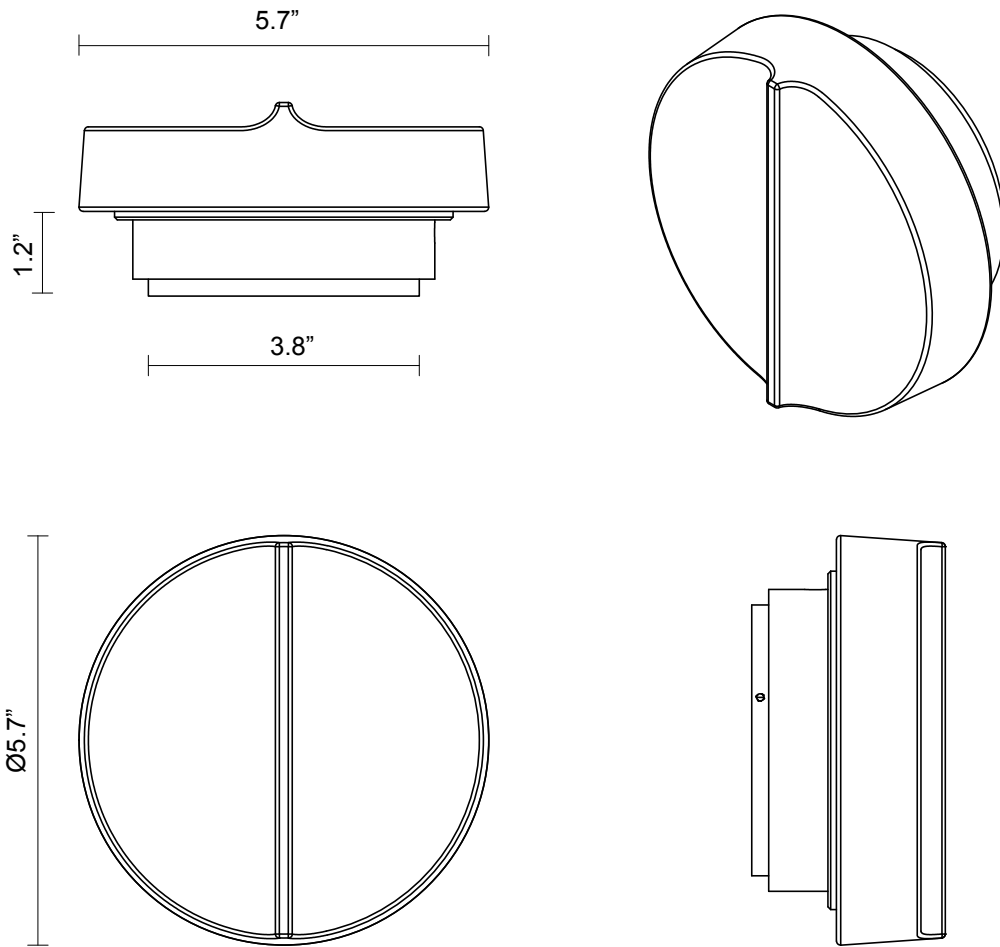

OCCHI COLLECTION
MAXI WALL SCONCE

OCCHI COLLECTION

ARTICOLOSTUDIOS.COM

MAXI WALL SCONCE

23V2

ABOUT OCCHI

Occhi offers a bold contrast and nuanced light refraction from the gently tumbled face of its circular form.

LEAD TIME

8 - 10 weeks

LIGHT SOURCE

24V 5.8W Constant Voltage LED,
2700K warm white
500 lumens
Dimmable

INSTALLATION

Supplied with external driver and
mounting plate to fit 4.0 square Jbox

WEIGHT

9 lb