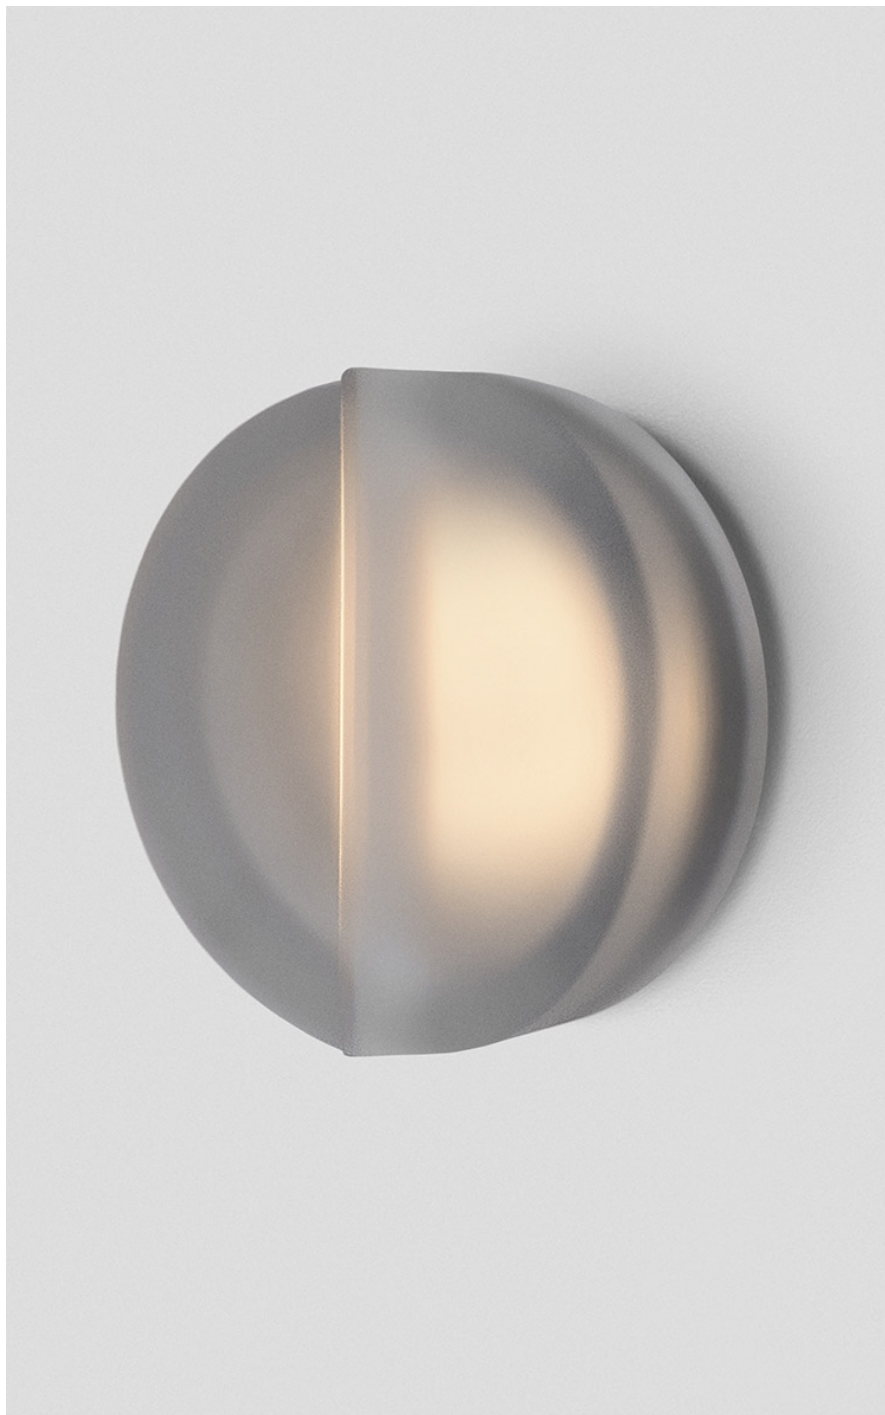

OCCHI COLLECTION
MAXI WALL SCONCE

OCCHI COLLECTION

ARTICOLOSTUDIOS.COM

MAXI WALL SCONCE

23V2

ABOUT OCCHI

Occhi offers a bold contrast and nuanced light refraction from the gently tumbled face of its circular form.

LEAD TIME

8 - 10 weeks

LIGHT SOURCE

24V 5.8W Constant Voltage LED,
2700K warm white
500 lumens
Dimmable

INSTALLATION

Supplied with external driver and
mounting plate to fit 4.0 square Jbox

WEIGHT

9 lb

CERTIFICATION STANDARD

UL

WARRANTY

3 years

FITTING FINISHES

Satin Nickel
Anodised Black
Brass
Mid Bronze

SHADE COLOURS

Frosted