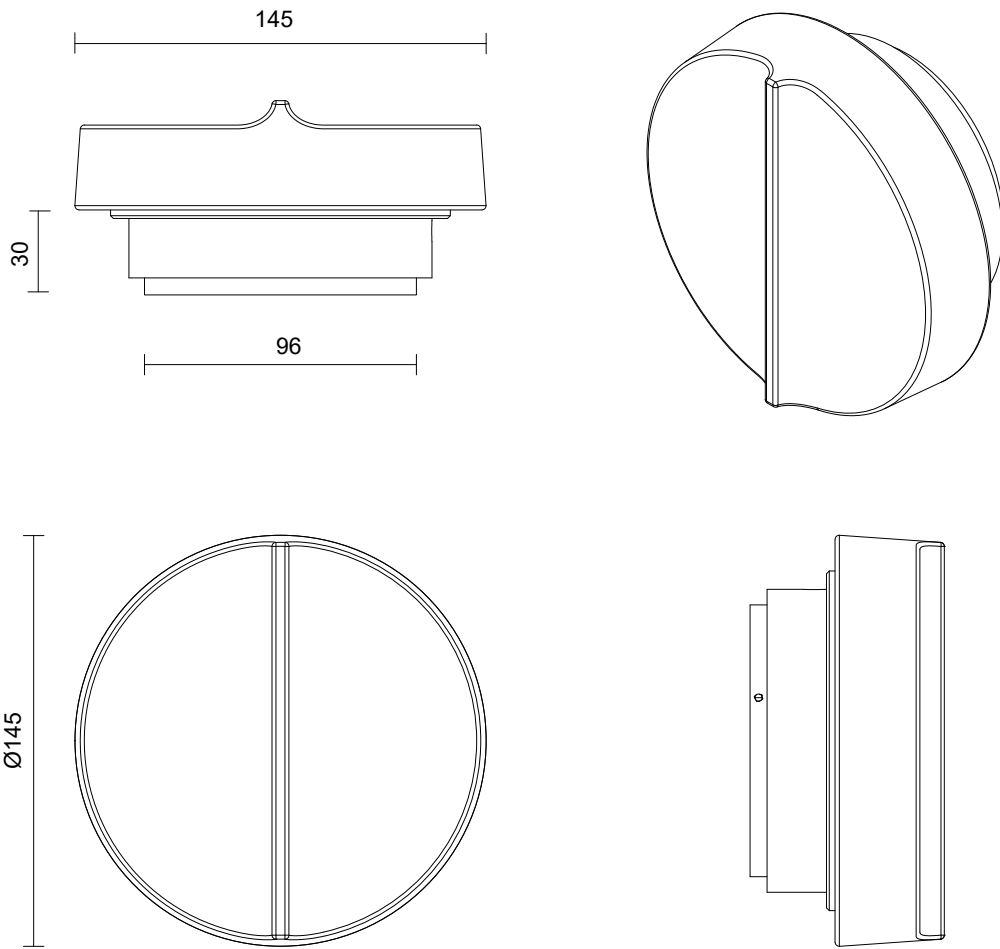

OCCHI COLLECTION
MAXI WALL SCONCE

MAXI WALL SCONCE

23V1

ABOUT OCCHI

Occhi offers a bold contrast and nuanced light refraction from the gently tumbled face of its circular form.

LEAD TIME

6 - 8 weeks

LIGHT SOURCE

3 years

FITTING FINISHES

Satin Nickel
Anodised Black
Brass
Mid Bronze

SHADE COLOURS

Frosted