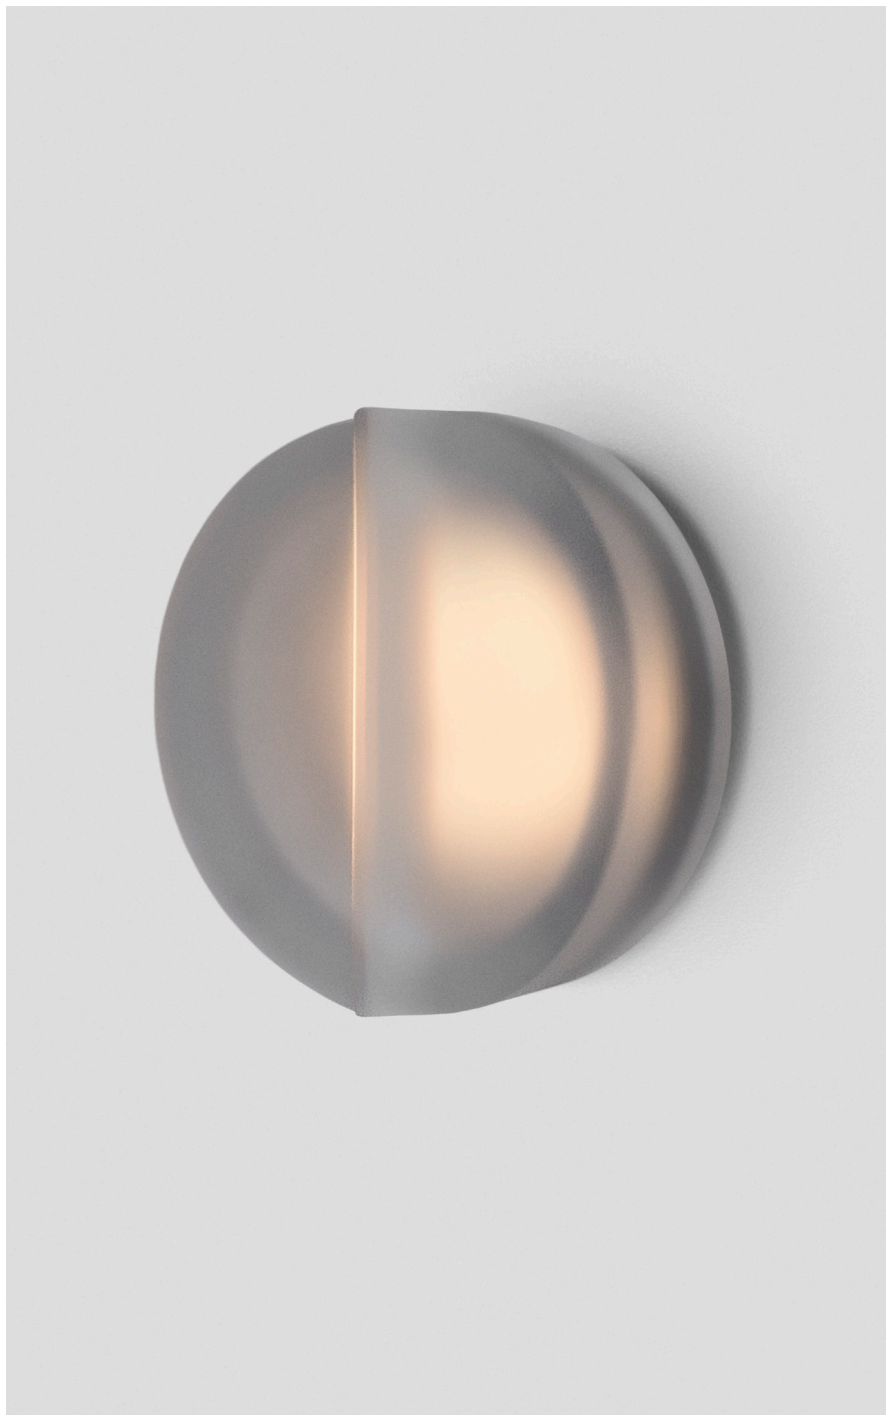

OCCHI COLLECTION
MAXI WALL SCONCE

MAXI WALL SCONCE

23V1

ABOUT OCCHI

Occhi offers a bold contrast and nuanced light refraction from the gently tumbled face of its circular form.

LEAD TIME

6 - 8 weeks

LIGHT SOURCE

24V 5.8W Constant Voltage LED,
2700K warm white
500 lumens
Dimmable

INSTALLATION

Supplied with external driver

WEIGHT

3.5kg

CERTIFICATION

CE/AU

WARRANTY

3 years

FITTING FINISHES

Satin Nickel
Anodised Black
Brass
Mid Bronze

SHADE COLOURS

Frosted