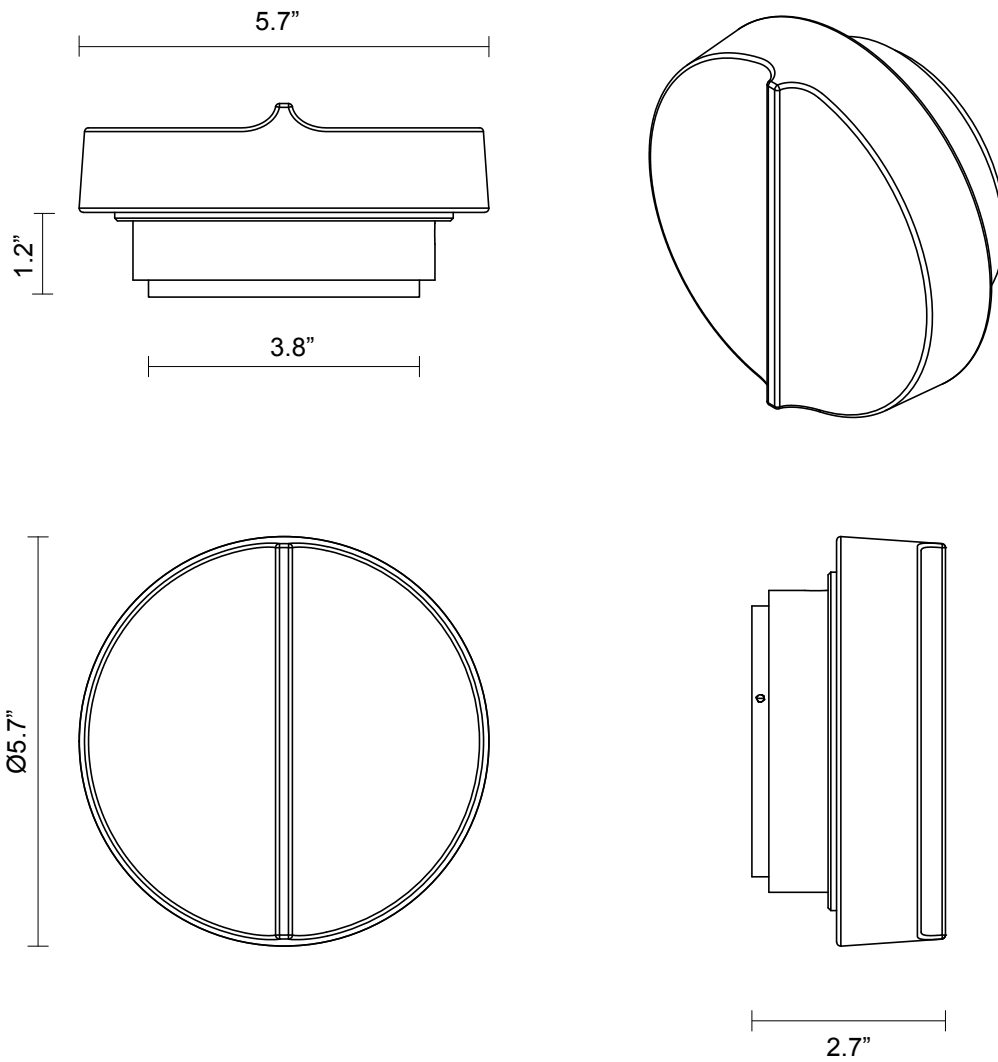

OCCHI COLLECTION
EXTERIOR MAXI WALL SCNCE

OCCHI COLLECTION
EXTERIOR MAXI WALL SCONCE

ARTICOLOSTUDIOS.COM

24411

ABOUT OCCHI

Occhi offers a bold contrast and nuanced light refraction from the gently tumbled face of its circular form.

LEAD TIME

8 - 10 weeks

LIGHT SOURCE

6W LED Board 500mA 10.6Vf CC
2700K warm white
500 lumens
Dimmable

INSTALLATION

Supplied with external driver and mounting plate to fit 4.0 square Jbox

WEIGHT

9 lb