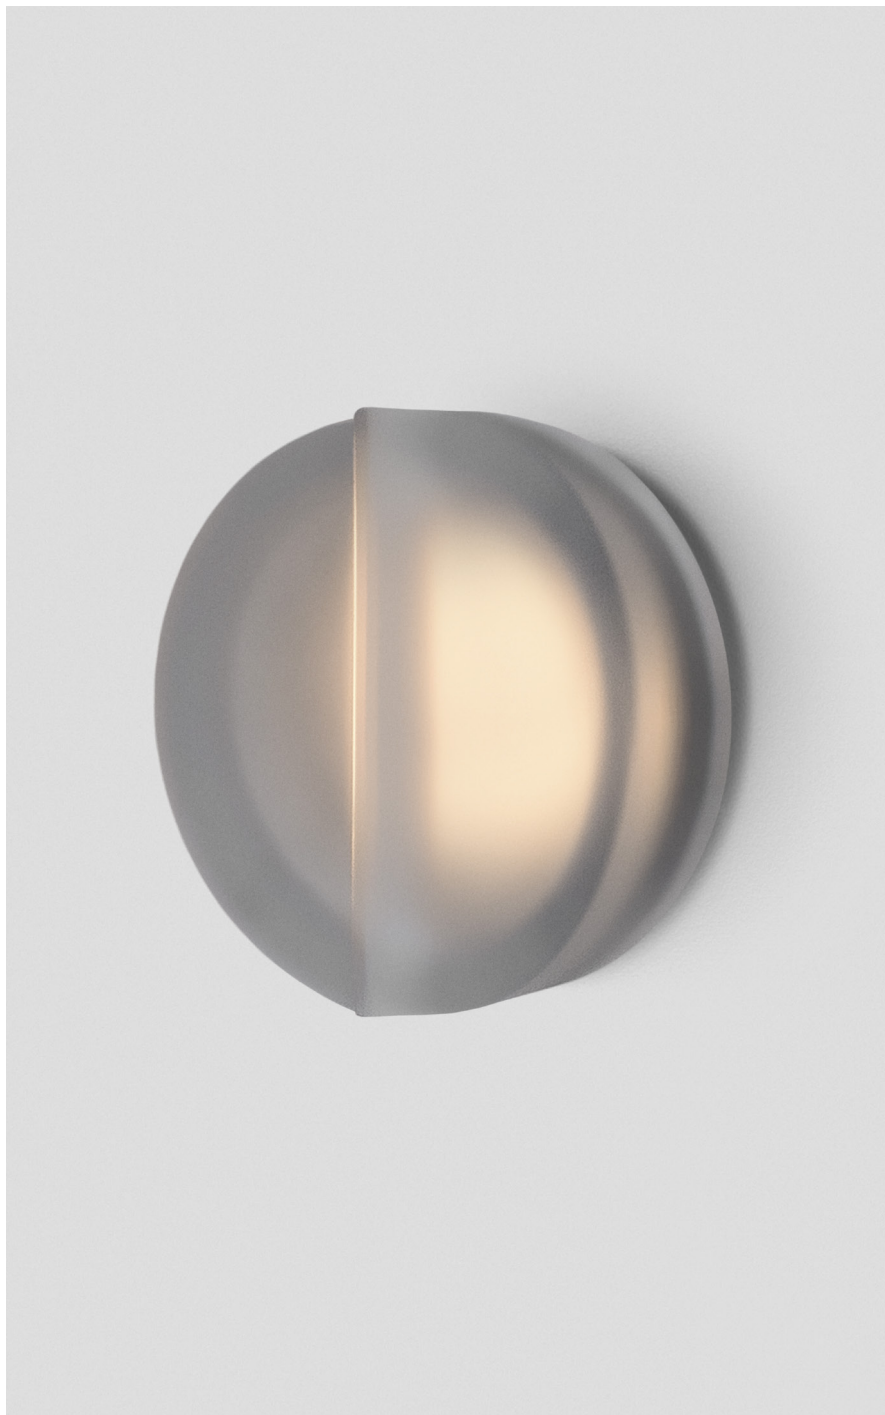

OCCHI COLLECTION
EXTERIOR MAXI WALL SCNCE

OCCHI COLLECTION
EXTERIOR MAXI WALL SCONCE

ARTICOLOSTUDIOS.COM

23V2

ABOUT OCCHI

Occhi offers a bold contrast and nuanced light refraction from the gently tumbled face of its circular form.

LEAD TIME

8 - 10 weeks

LIGHT SOURCE

24V 5.8W Constant Voltage LED,
2700K warm white
500 lumens
Dimmable

INSTALLATION

Supplied with external driver and
mounting plate to fit 4.0 square Jbox

WEIGHT

9 lb

CERTIFICATION STANDARD

UL

WARRANTY

3 years

FITTING FINISHES

Anodised Black

*Custom finishes available on request:

Light Grey
Dark Grey
Gun Metal
Light Brass
Dark Brass

SHADE COLOURS

Frosted