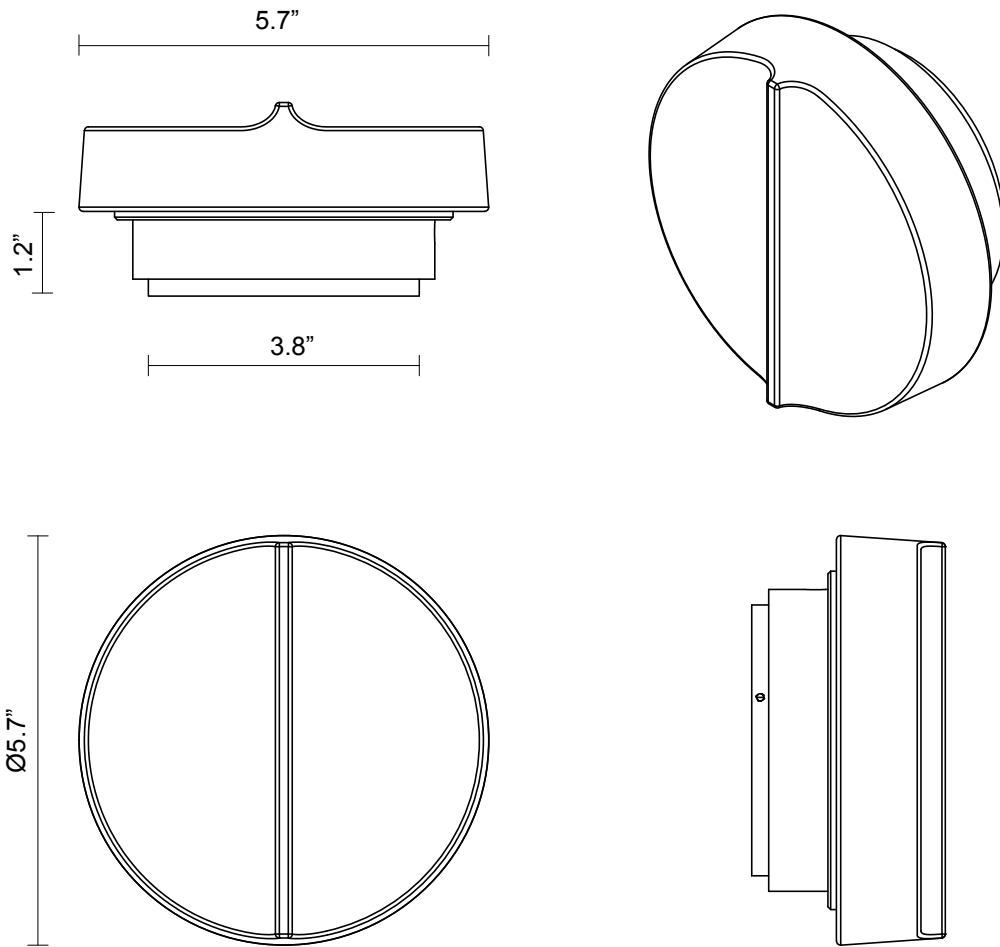

OCCHI COLLECTION
EXTERIOR MAXI WALL SCNCE

OCCHI COLLECTION
EXTERIOR MAXI WALL SCONCE

ARTICOLOSTUDIOS.COM

23V2

ABOUT OCCHI

Occhi offers a bold contrast and nuanced light refraction from the gently tumbled face of its circular form.

LEAD TIME

8 - 10 weeks

LIGHT SOURCE

24V 5.8W Constant Voltage LED,
2700K warm white
500 lumens
Dimmable

INSTALLATION

Supplied with external driver and
mounting plate to fit 4.0 square Jbox

WEIGHT

9 lb