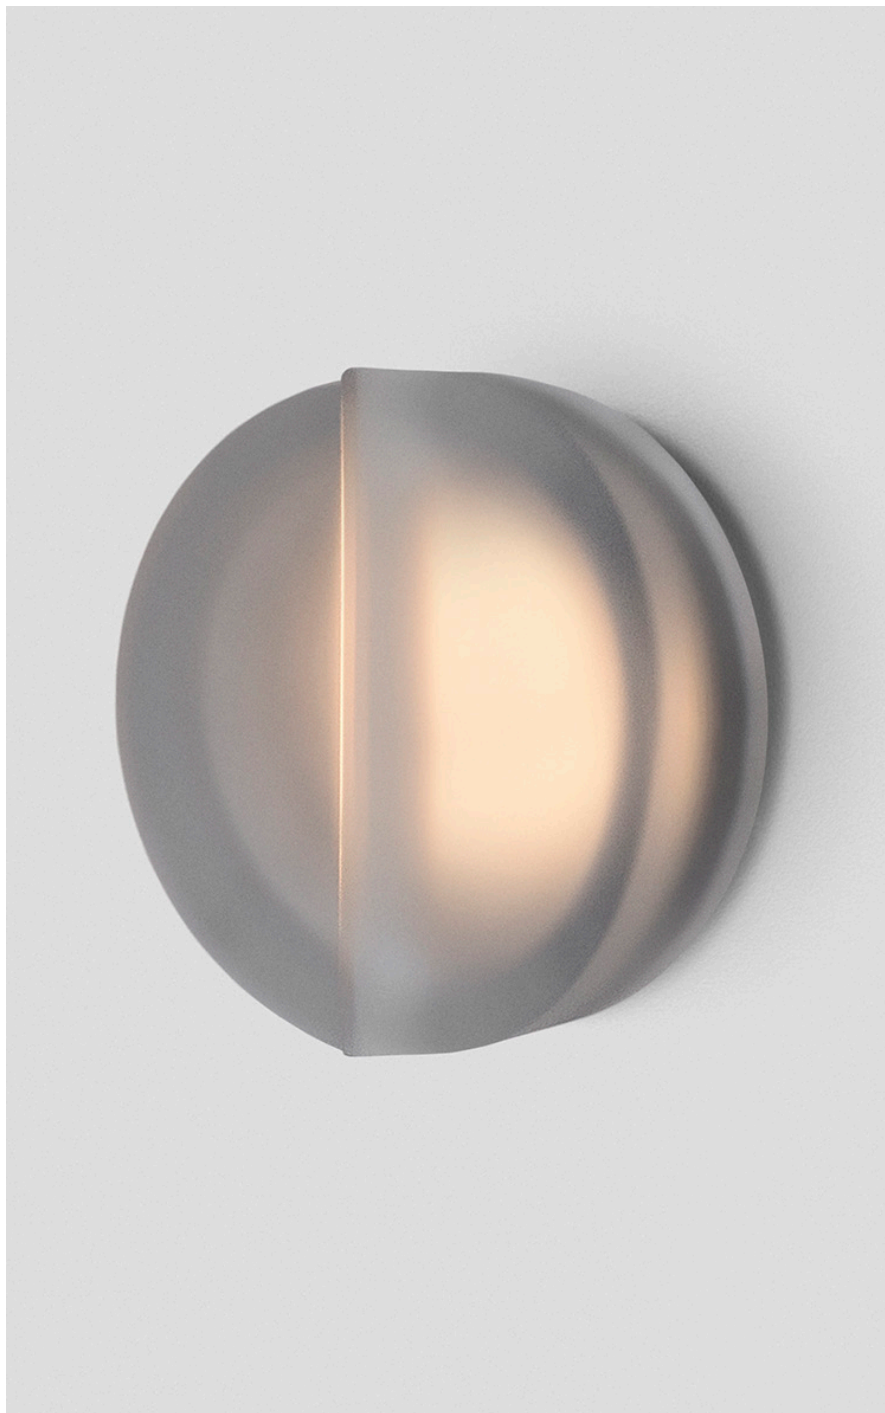

OCCHI COLLECTION  
EXTERIOR MAXI WALL SCONCE

OCCHI COLLECTION  
EXTERIOR MAXI WALL SCONCE

ARTICOLOSTUDIOS.COM

24V1

ABOUT OCCHI

Occhi offers a bold contrast and nuanced light refraction from the gently tumbled face of its circular form.

LEAD TIME

6 - 8 weeks

LIGHT SOURCE

24V 5.8W Constant Voltage LED,  
2700K warm white  
500 lumens  
Dimmable

INSTALLATION

Supplied with external driver

WEIGHT

3.5kg

SHADE COLOURS

Frosted