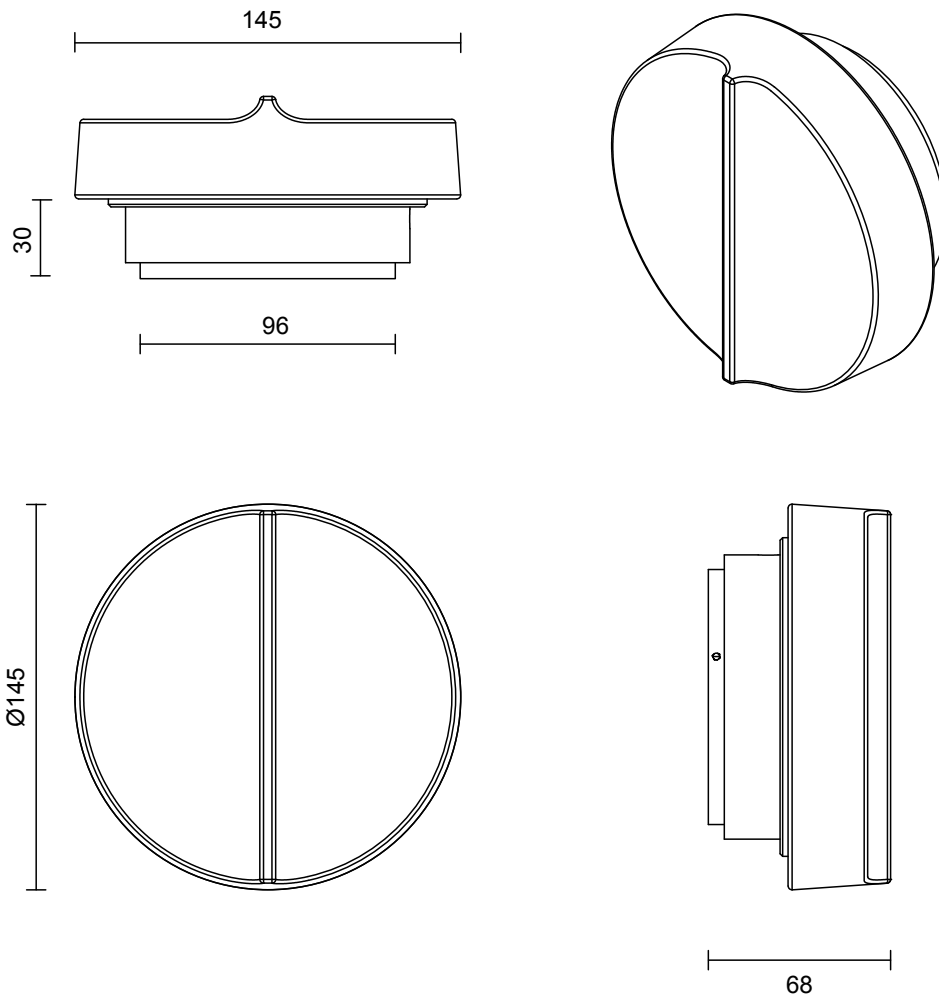

OCCHI COLLECTION  
EXTERIOR MAXI WALL SCONCE

OCCHI COLLECTION  
EXTERIOR MAXI WALL SCONCE

ARTICOLOSTUDIOS.COM

24V1

ABOUT OCCHI

Occhi offers a bold contrast and nuanced light refraction from the gently tumbled face of its circular form.

LEAD TIME

6 - 8 weeks

LIGHT SOURCE

24V 5.8W Constant Voltage LED,  
2700K warm white  
500 lumens  
Dimmable

INSTALLATION

Supplied with external driver

WEIGHT

3.5kg