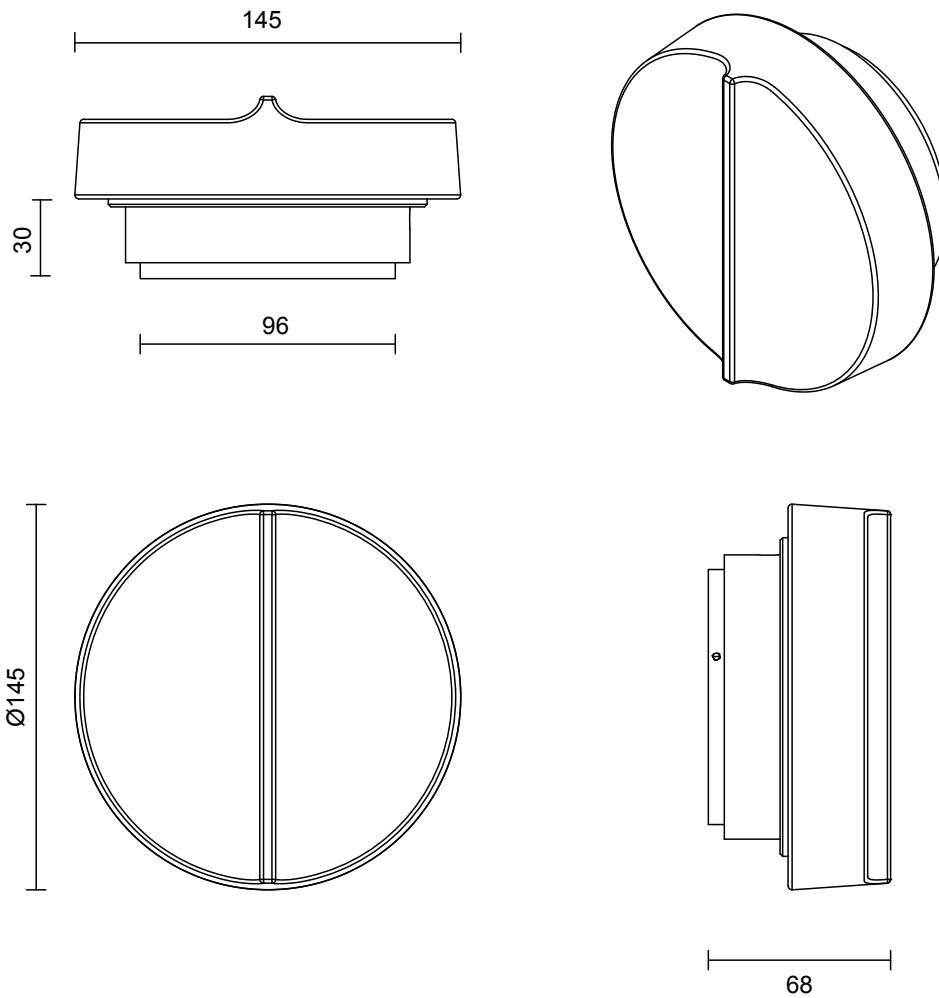

OCCHI COLLECTION
EXTERIOR MAXI WALL SCONCE

OCCHI COLLECTION
EXTERIOR MAXI WALL SCONCE

ARTICOLOSTUDIOS.COM

23V3

ABOUT OCCHI

Occhi offers a bold contrast and nuanced light refraction from the gently tumbled face of its circular form.

LEAD TIME

6 - 8 weeks

LIGHT SOURCE

24V 5.8W Constant Voltage LED,
2700K warm white
500 lumens
Dimmable

INSTALLATION

Supplied with external driver

WEIGHT

3.5kg