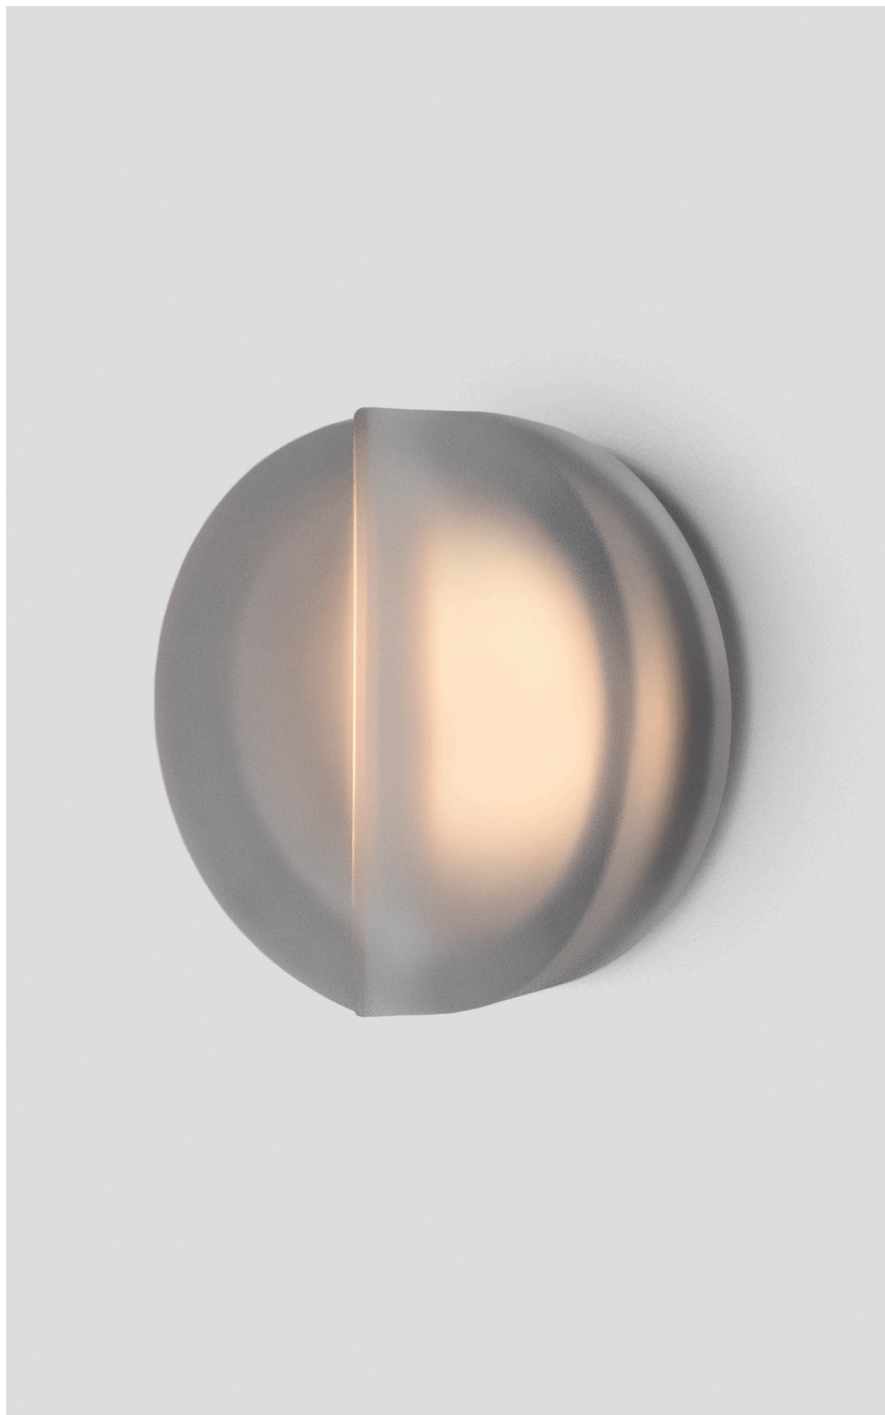

OCCHI COLLECTION
EXTERIOR MAXI WALL SCONCE

OCCHI COLLECTION
EXTERIOR MAXI WALL SCONCE

ARTICOLOSTUDIOS.COM

23V3

ABOUT OCCHI

Occhi offers a bold contrast and nuanced light refraction from the gently tumbled face of its circular form.

LEAD TIME

6 - 8 weeks

LIGHT SOURCE

24V 5.8W Constant Voltage LED,
2700K warm white
500 lumens
Dimmable

INSTALLATION

Supplied with external driver

WEIGHT

3.5kg

*Custom finishes available on request:

Light Grey
Dark Grey
Gun Metal
Light Brass
Dark Brass

SHADE COLOURS

Frosted