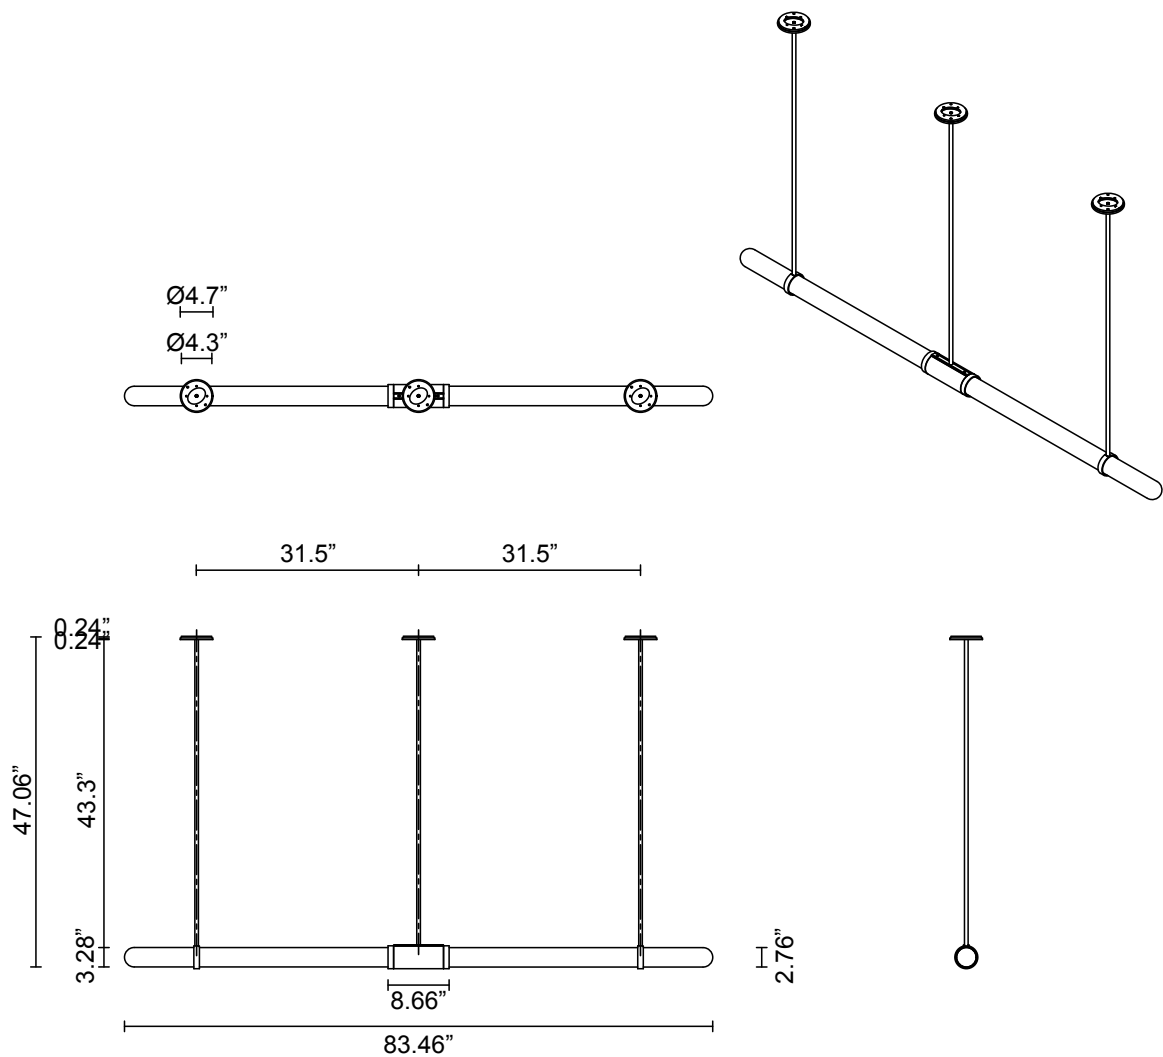

SCANDAL COLLECTION
EXTRA LONG PENDANT

SCANDAL COLLECTION

ARTICOLOSTUDIOS.COM

EXTRA LONG PENDANT

23V2

ABOUT SCANDAL

Scandal casts a slim and finely considered silhouette. Notable for its barrel-like cuff and inlay, Scandal's elongated proportions are the unification of luxurious crafts.

*Please note: The illumination from the long side of this fixture is generally considered insufficient for task lighting, say above a workbench. This is a decorative light and should be supplemented with downlights where necessary.

LEAD TIME

8 - 10 weeks

LIGHT SOURCE

2 x 12V 7W LED MR16 GU5.3

2700K warm white

1000 total lumen output

Dimmable

Lamps included

INSTALLATION

Supplied with external driver and mounting plate to fit 4.0 square Jbox

ROD LENGTH

Rod lengths range between 15.75"

(400mm) - 63" (1600mm), in

increments of 3.94" (100mm)

WEIGHT

17.5 lb