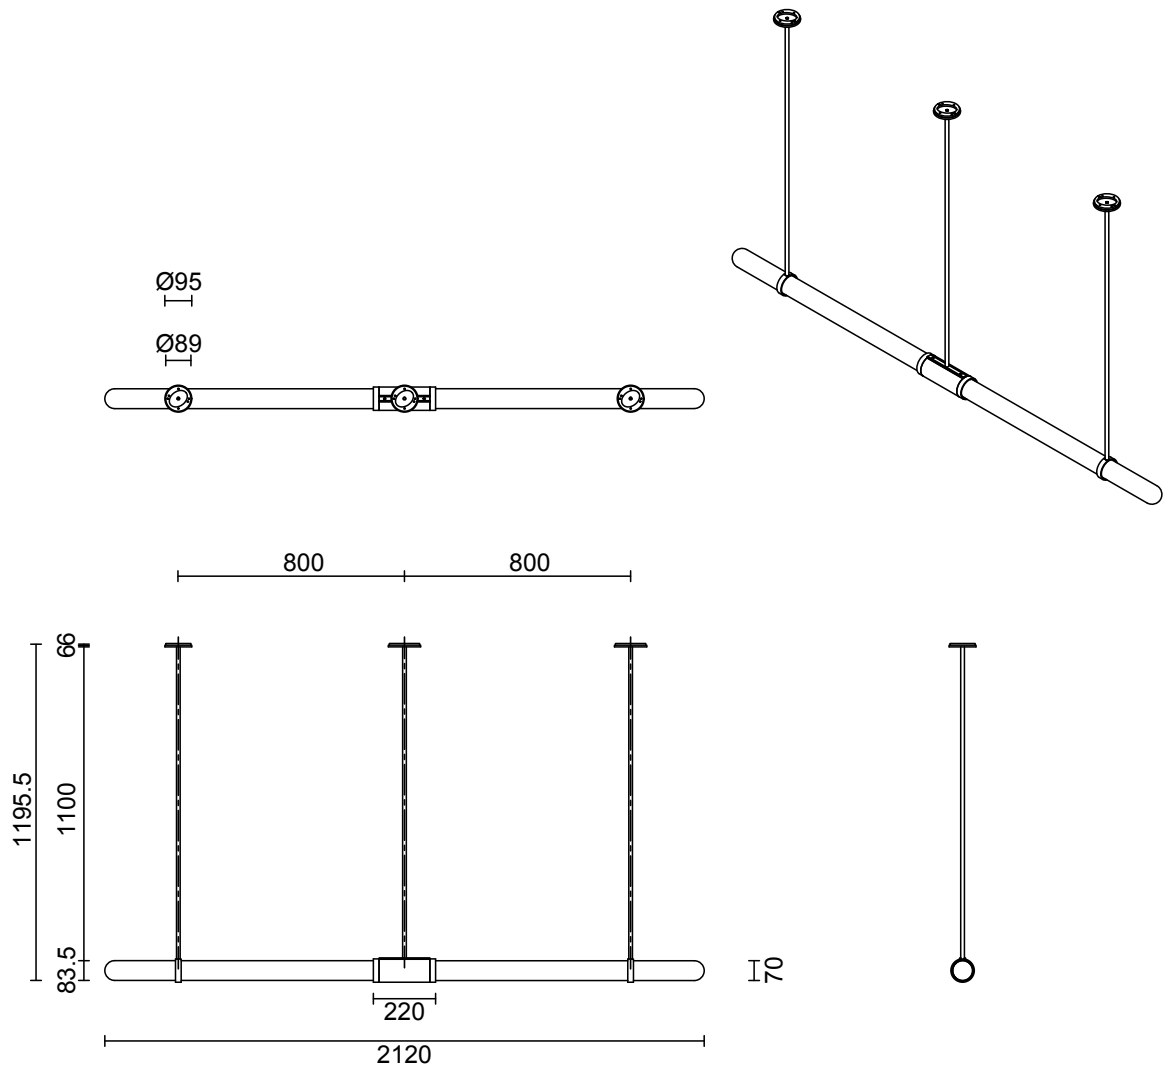

SCANDAL COLLECTION
EXTRA LONG PENDANT

SCANDAL COLLECTION

ARTICOLOSTUDIOS.COM

EXTRA LONG PENDANT

24V2

ABOUT SCANDAL

Scandal casts a slim and finely considered silhouette. Notable for its barrel-like cuff and inlay, Scandal's elongated proportions are the unification of luxurious crafts.

*Please note: The illumination from the long side of this fixture is generally considered insufficient for task lighting, say above a workbench. This is a decorative light and should be supplemented with downlights where necessary.

LEAD TIME

6 - 8 weeks

LIGHT SOURCE

2 x 12V 7W LED MR16 GU5.3
2700K warm white
1000 total lumen output
Dimmable
Lamps included

INSTALLATION

Supplied with external driver

ROD LENGTH

Rod lengths range between
400mm - 1600mm, in increments
of 100mm.

WEIGHT

8kg

CERTIFICATION

CE/AU

WARRANTY

3 years

FITTING FINISHES

Brass
Bronze*
Satin Nickel
Black Electroplate