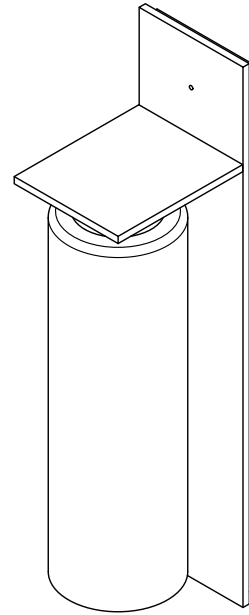

SHADE COLOURS

2/3 Smoke Frost
2/3 Grey Frost
2/3 White & Clear
Drunken Emerald

ECLIPSE COLLECTION
EXTERIOR SHORT WALL SCONCE

ECLIPSE COLLECTION

EXTERIOR SHORT WALL SCONCE

ARTICOLOSTUDIOS.COM

24411

ABOUT ECLIPSE