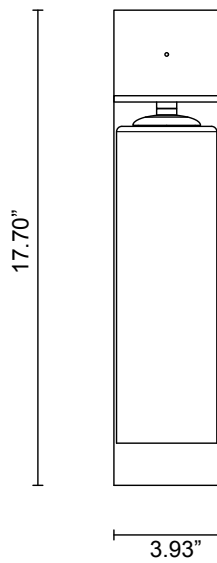

ECLIPSE COLLECTION

EXTERIOR SHORT WALL SCONCE

ARTICOLOSTUDIOS.COM

24411

ABOUT ECLIPSE

Referencing a design language of earlier decades, Eclipse resonates with timeless contemporary clarity.

LEAD TIME

8 - 10 weeks

LIGHT SOURCE

12V 6W Constant Current LED Board,
500mA
2700K warm white
400 lumens
Dimmable

INSTALLATION

Supplied with external driver and
mounting plate to fit 4.0 square Jbox

WEIGHT

9 lb

IP RATING

IP65

CERTIFICATION STANDARD

UL

WARRANTY

3 years

FITTING FINISHES

Anodised Black

SHADE COLOURS

2/3 Smoke Frost
2/3 Grey Frost
2/3 White & Clear