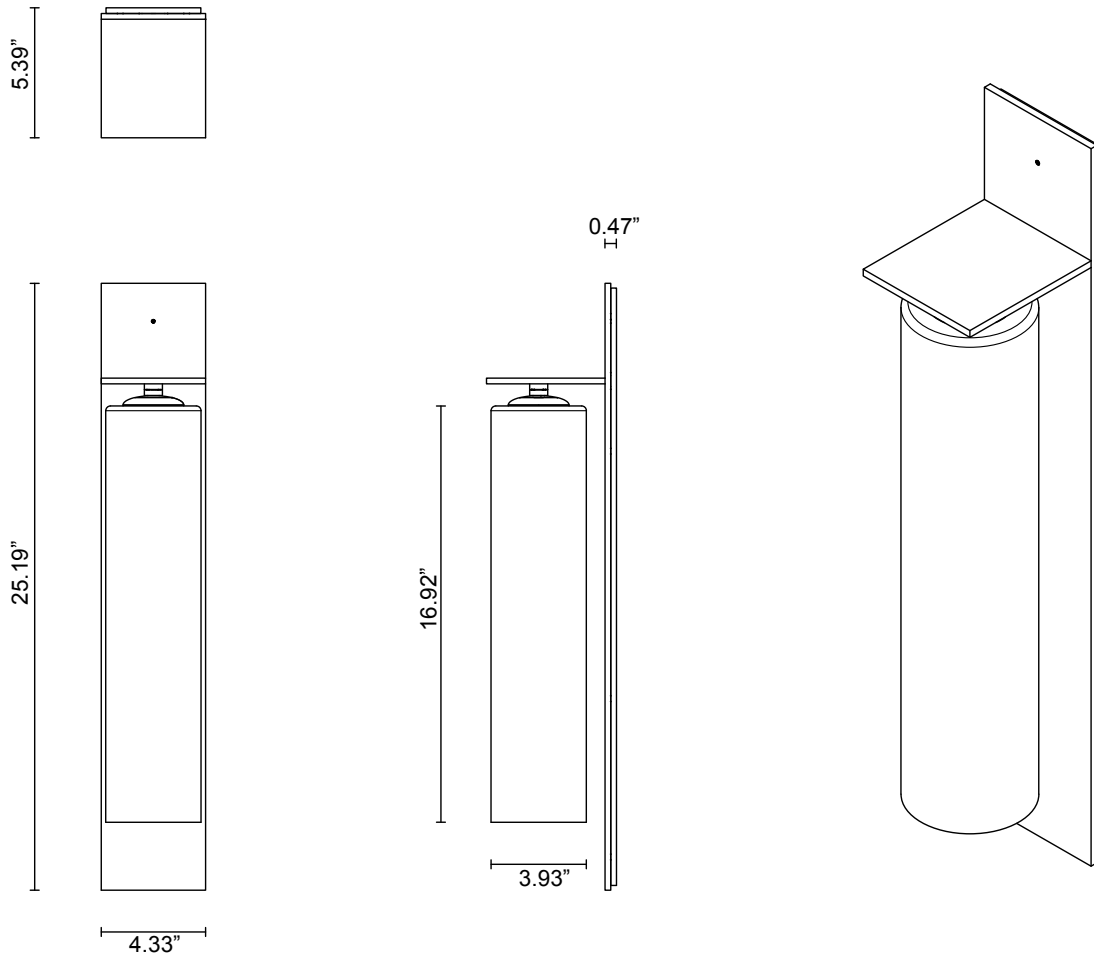

ECLIPSE COLLECTION

EXTERIOR TALL WALL SCONCE

ARTICOLOSTUDIOS.COM

24V1

ABOUT ECLIPSE

Referencing a design language of earlier decades, Eclipse resonates with timeless contemporary clarity.

LEAD TIME

8 - 10 weeks

LIGHT SOURCE

12V 6W Constant Current LED Board,
500mA
2700K warm white
400 lumens
Dimmable

INSTALLATION

Supplied with external driver and
mounting plate to fit 4.0 square Jbox

WEIGHT

11 lb

IP RATING

IP65

CERTIFICATION STANDARD

UL

WARRANTY

3 years

FITTING FINISHES

Anodised Black

SHADE COLOURS

2/3 Smoke Frost
2/3 Grey Frost
2/3 White & Clear
Drunken Emerald