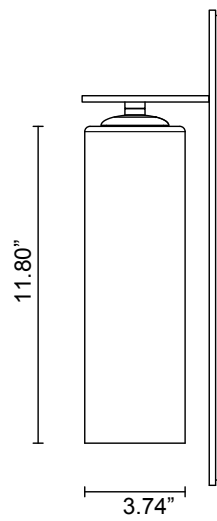

ECLIPSE COLLECTION

EXTERIOR SHORT WALL SCONCE

ARTICOLOSTUDIOS.COM

24411

ABOUT ECLIPSE

Referencing a design language of earlier decades, Eclipse resonates with timeless contemporary clarity.

LEAD TIME

8 - 10 weeks

LIGHT SOURCE

12V 6W Constant Current LED Board,
500mA
2700K warm white
400 lumens
Dimmable

INSTALLATION

Supplied with external driver and
mounting plate to fit 4.0 square Jbox

WEIGHT

9 lb

IP RATING

IP65

CERTIFICATION STANDARD

UL

WARRANTY

3 years

FITTING FINISHES

Anodised Black

SHADE COLOURS

2/3 Smoke Frost
2/3 Grey Frost
2/3 White & Clear