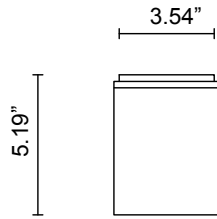

ECLIPSE COLLECTION

EXTERIOR SHORT WALL SCONCE

ARTICOLOSTUDIOS.COM

24411

ABOUT ECLIPSE

Referencing a design language of earlier decades, Eclipse resonates with timeless contemporary clarity.

LEAD TIME

8 - 10 weeks

LIGHT SOURCE

12V 6W Constant Current LED Board,
500mA
2700K warm white
400 lumens
Dimmable

INSTALLATION

Supplied with external driver and
mounting plate to fit 4.0 square Jbox

WEIGHT

9 lb

IP RATING

IP65

CERTIFICATION STANDARD

UL

WARRANTY

3 years

FITTING FINISHES

Anodised Black

SHADE COLOURS

2/3 Smoke Frost
2/3 Grey Frost
2/3 White & Clear