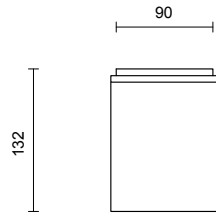

ECLIPSE COLLECTION

EXTERIOR SHORT WALL SCONCE

ARTICOLOSTUDIOS.COM

24V1

ABOUT ECLIPSE

Referencing a design language of earlier decades, Eclipse resonates with timeless contemporary clarity.

LEAD TIME

6 - 8 weeks

LIGHT SOURCE

12V 6W Constant Current LED Board,
500mA
2700K warm white
400 lumens
Dimmable

INSTALLATION

Supplied with external driver

WEIGHT

4kg

IP RATING

IP65

CERTIFICATION

CE/AU

WARRANTY

3 years

FITTING FINISHES

Anodised Black

SHADE COLOURS

2/3 Smoke Frost
2/3 Grey Frost
2/3 White & Clear