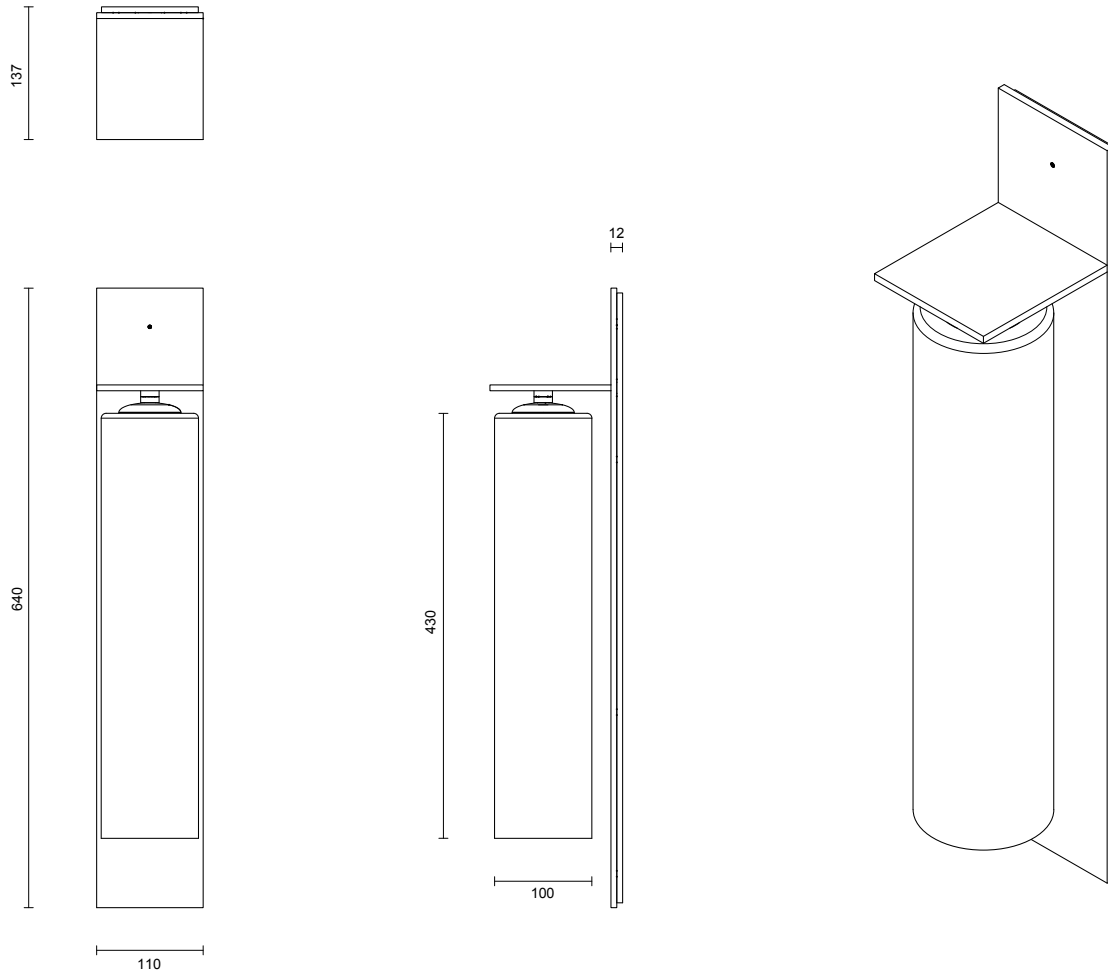

ECLIPSE COLLECTION

EXTERIOR TALL WALL SCONCE

ARTICOLOSTUDIOS.COM

24V1

ABOUT ECLIPSE

Referencing a design language of earlier decades, Eclipse resonates with timeless contemporary clarity.

LEAD TIME

6 - 8 weeks

LIGHT SOURCE

12V 6W Constant Current LED Board,
500mA
2700K warm white
400 lumens
Dimmable

INSTALLATION

Supplied with external driver

WEIGHT

5kg

IP RATING

IP65

CERTIFICATION

CE/AU

WARRANTY

3 years

FITTING FINISHES

Anodised Black

SHADE COLOURS

2/3 Smoke Frost
2/3 Grey Frost
2/3 White & Clear
Drunken Emerald