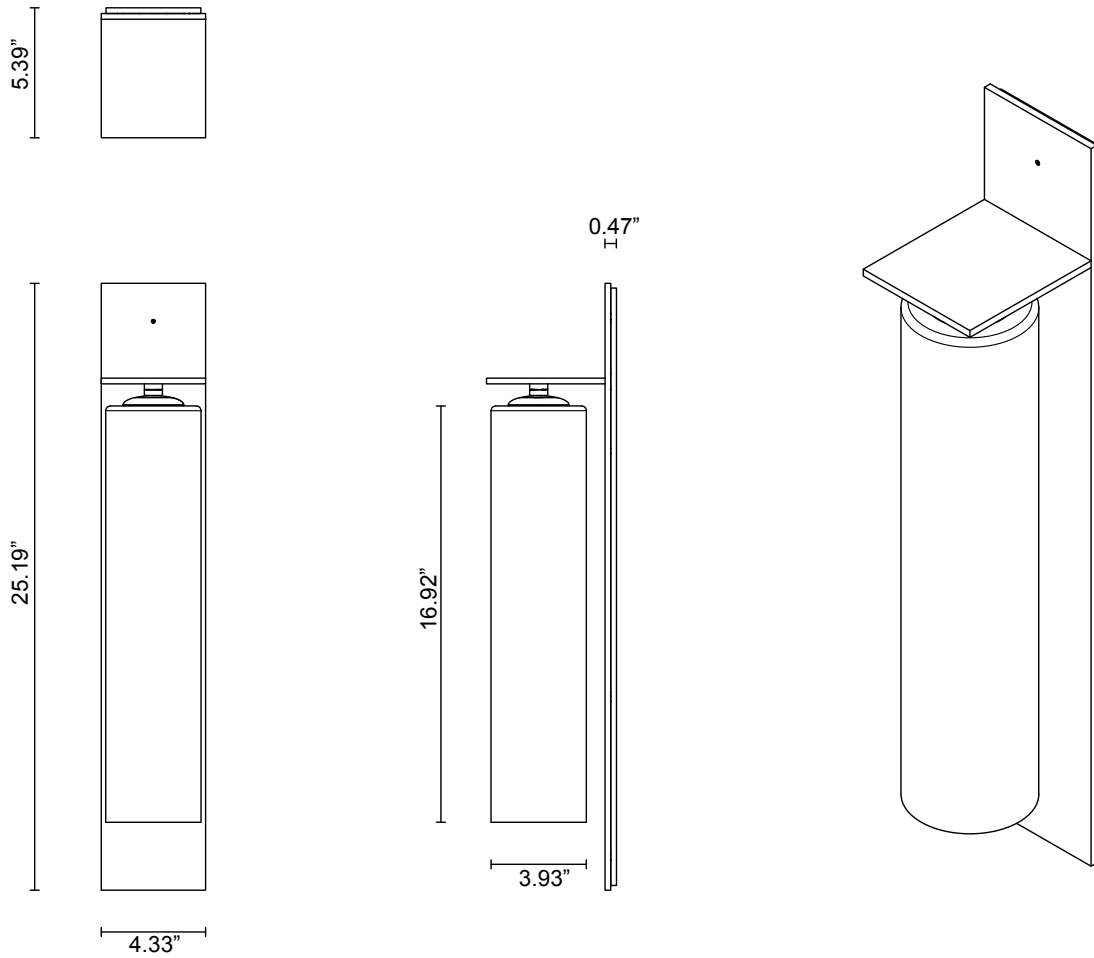

ECLIPSE COLLECTION
EXTERIOR TALL WALL SCONCE

ECLIPSE COLLECTION

EXTERIOR TALL WALL SCONCE

ARTICOLOSTUDIOS.COM

25V1

ABOUT ECLIPSE

Referencing a design language of earlier decades, Eclipse resonates with timeless contemporary clarity.

LEAD TIME

8 - 10 weeks

LIGHT SOURCE

12V 6W Constant Current LED Board,
500mA
2700K warm white
400 lumens
Dimmable

INSTALLATION

Supplied with external driver and
mounting plate to fit 4.0 square Jbox

WEIGHT

11 lb