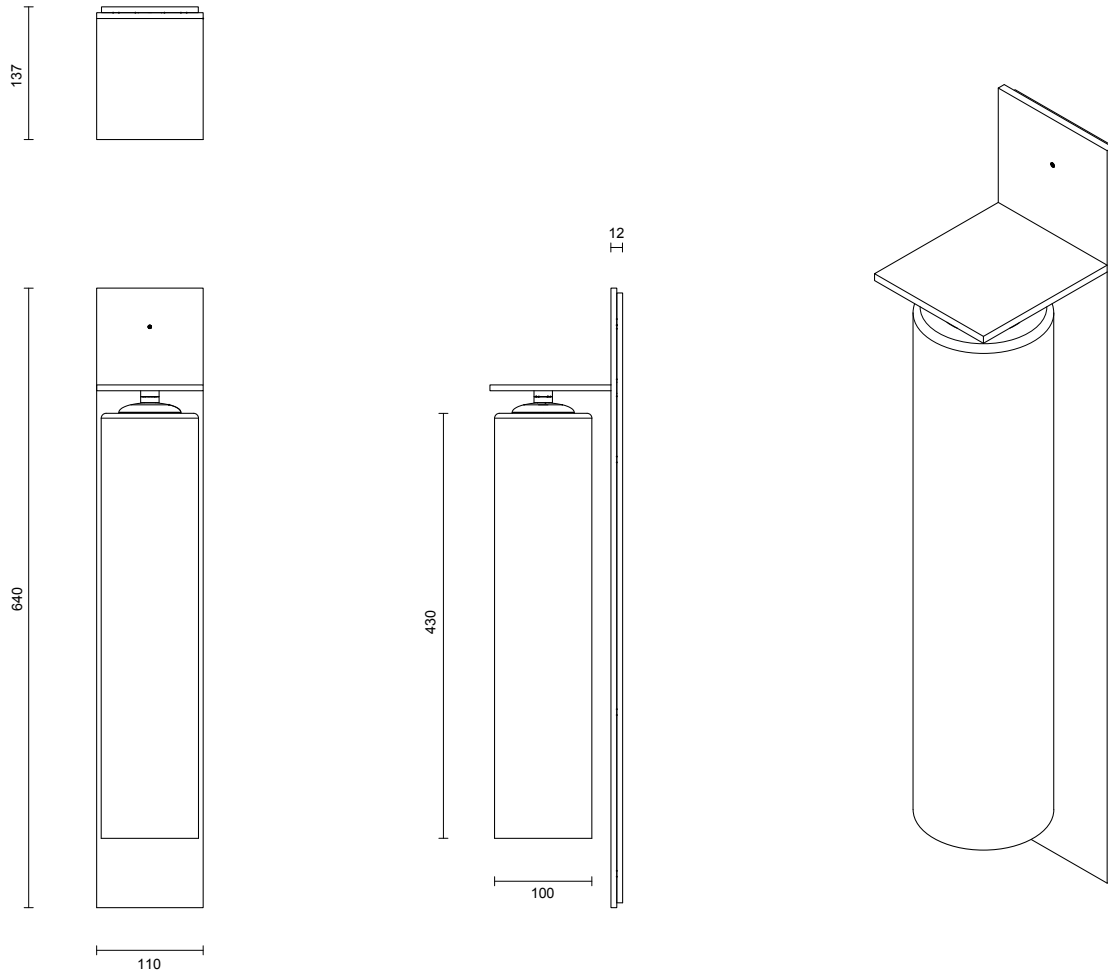

ECLIPSE COLLECTION
EXTERIOR TALL WALL SCONCE

ECLIPSE COLLECTION

EXTERIOR TALL WALL SCONCE

ARTICOLOSTUDIOS.COM

25V1

ABOUT ECLIPSE

Referencing a design language of earlier decades, Eclipse resonates with timeless contemporary clarity.

LEAD TIME

6 - 8 weeks

LIGHT SOURCE

12V 6W Constant Current LED Board,
500mA
2700K warm white
400 lumens
Dimmable

INSTALLATION

Supplied with external driver

WEIGHT

5kg