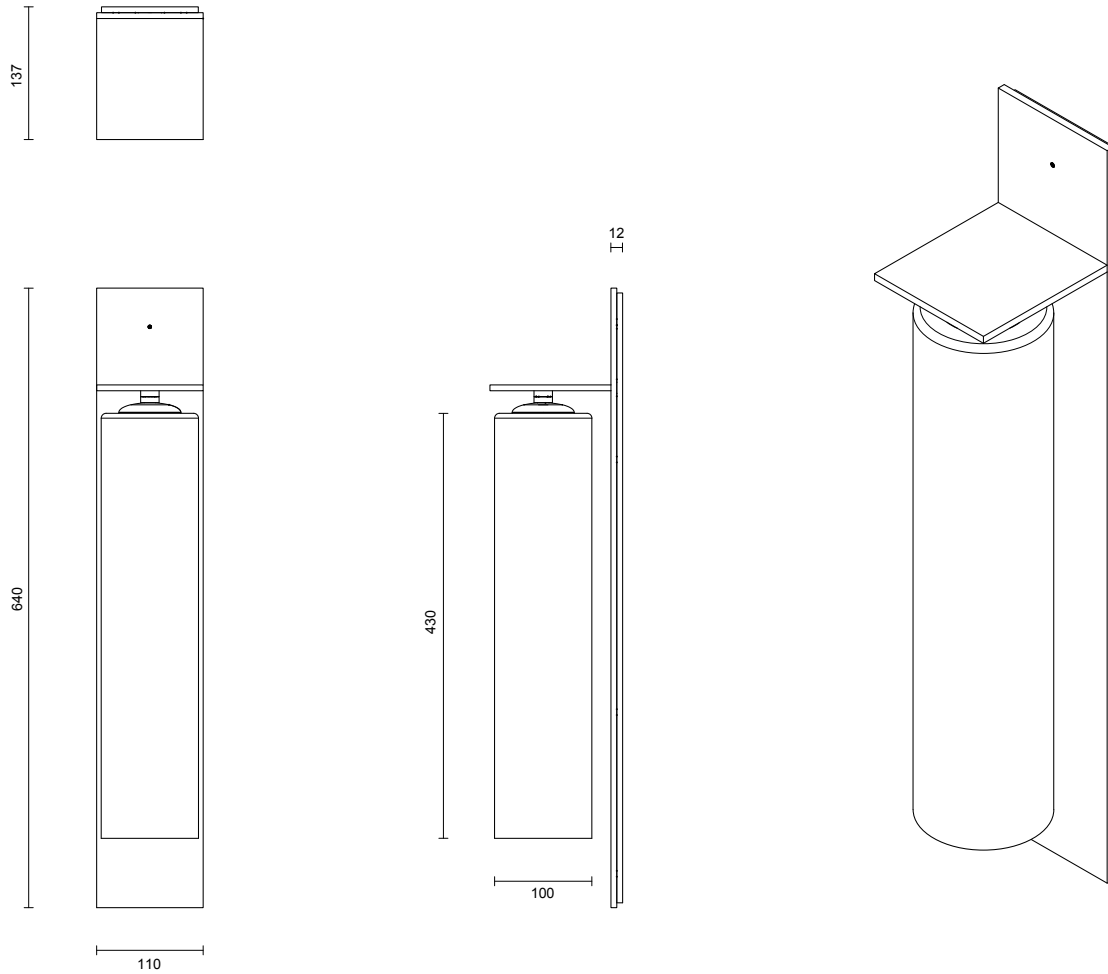

ECLIPSE COLLECTION
EXTERIOR TALL WALL SCONCE

ECLIPSE COLLECTION

EXTERIOR TALL WALL SCONCE

ARTICOLOSTUDIOS.COM

24V1

ABOUT ECLIPSE

Referencing a design language of earlier decades, Eclipse resonates with timeless contemporary clarity.

LEAD TIME

6 - 8 weeks

LIGHT SOURCE

12V 6W Constant Current LED Board,
500mA
2700K warm white
400 lumens
Dimmable

INSTALLATION

Supplied with external driver

WEIGHT

5kg