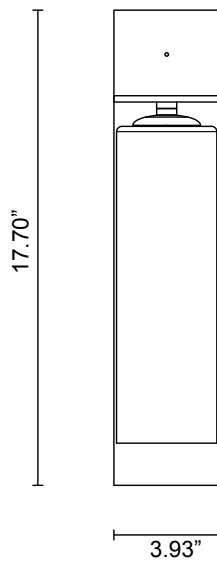

ECLIPSE COLLECTION

EXTERIOR SHORT WALL SCONCE

ARTICOLOSTUDIOS.COM

25V1

ABOUT ECLIPSE

Referencing a design language of earlier decades, Eclipse resonates with timeless contemporary clarity.

LEAD TIME

8 - 10 weeks

LIGHT SOURCE

12V 6W Constant Current LED Board,
500mA
2700K warm white
400 lumens
Dimmable

INSTALLATION

Supplied with external driver and
mounting plate to fit 4.0 square Jbox

WEIGHT

9 lb

IP RATING

IP65

CERTIFICATION STANDARD

UL

WARRANTY

3 years

FITTING FINISHES

Anodised Black
Anodised Bronze

SHADE COLOURS

2/3 Smoke Frost
2/3 Grey Frost
2/3 White & Clear