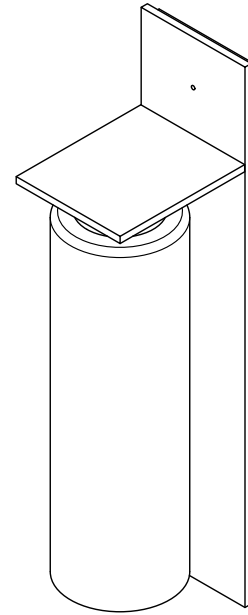

ECLIPSE COLLECTION
EXTERIOR SHORT WALL SCONCE

ECLIPSE COLLECTION

EXTERIOR SHORT WALL SCONCE

ARTICOLOSTUDIOS.COM

24411

ABOUT ECLIPSE

Referencing a design language of earlier decades, Eclipse resonates with timeless contemporary clarity.

LEAD TIME

8 - 10 weeks

LIGHT SOURCE

12V 6W Constant Current LED Board,
500mA
2700K warm white
400 lumens
Dimmable

INSTALLATION

Supplied with external driver and
mounting plate to fit 4.0 square Jbox

WEIGHT

9 lb