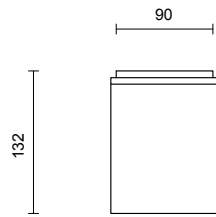

ECLIPSE COLLECTION

EXTERIOR SHORT WALL SCONCE

ARTICOLOSTUDIOS.COM

24V1

ABOUT ECLIPSE

Referencing a design language of earlier decades, Eclipse resonates with timeless contemporary clarity.

LEAD TIME

6 - 8 weeks

LIGHT SOURCE

12V 6W Constant Current LED Board,
500mA
2700K warm white
400 lumens
Dimmable

INSTALLATION

Supplied with external driver

WEIGHT

4kg

IP RATING

IP65

CERTIFICATION

CE/AU

WARRANTY

3 years

FITTING FINISHES

Anodised Black

SHADE COLOURS

2/3 Smoke Frost
2/3 Grey Frost
2/3 White & Clear