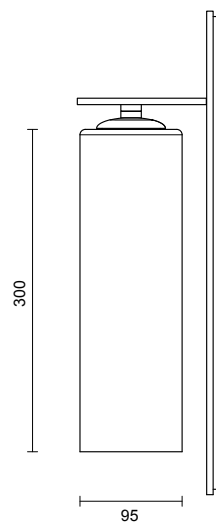

ECLIPSE COLLECTION

EXTERIOR SHORT WALL SCONCE

ARTICOLOSTUDIOS.COM

24V1

ABOUT ECLIPSE

Referencing a design language of earlier decades, Eclipse resonates with timeless contemporary clarity.

LEAD TIME

6 - 8 weeks

LIGHT SOURCE

12V 6W Constant Current LED Board,
500mA
2700K warm white
400 lumens
Dimmable

INSTALLATION

Supplied with external driver

WEIGHT

4kg

IP RATING

IP65

CERTIFICATION

CE/AU

WARRANTY

3 years

FITTING FINISHES

Anodised Black

SHADE COLOURS

2/3 Smoke Frost
2/3 Grey Frost
2/3 White & Clear