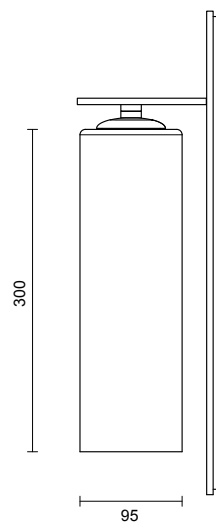

ECLIPSE COLLECTION

EXTERIOR SHORT WALL SCONCE

ARTICOLOSTUDIOS.COM

23V3

ABOUT ECLIPSE

Referencing a design language of earlier decades, Eclipse resonates with timeless contemporary clarity.

LEAD TIME

6 - 8 weeks

LIGHT SOURCE

12V 6W Constant Current LED Board,
500mA
2700K warm white
400 lumens
Dimmable

INSTALLATION

Supplied with external driver

WEIGHT

4kg

IP RATING

IP65

CERTIFICATION

CE/AU

WARRANTY

3 years

FITTING FINISHES

Anodised Black

*Custom finishes available on request:

Light Grey
Dark Grey
Gun Metal
Light Brass
Dark Brass

SHADE COLOURS

2/3 Smoke Frost
2/3 Grey Frost
2/3 White & Clear