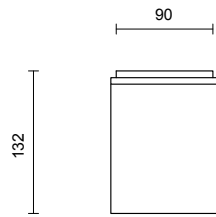

ECLIPSE COLLECTION

EXTERIOR SHORT WALL SCONCE

ARTICOLOSTUDIOS.COM

23V3

ABOUT ECLIPSE

Referencing a design language of earlier decades, Eclipse resonates with timeless contemporary clarity.

LEAD TIME

6 - 8 weeks

LIGHT SOURCE

12V 6W Constant Current LED Board,
500mA
2700K warm white
400 lumens
Dimmable

INSTALLATION

Supplied with external driver

WEIGHT

4kg

IP RATING

IP65

CERTIFICATION

CE/AU

WARRANTY

3 years

FITTING FINISHES

Anodised Black

*Custom finishes available on request:

Light Grey
Dark Grey
Gun Metal
Light Brass
Dark Brass

SHADE COLOURS

2/3 Smoke Frost
2/3 Grey Frost
2/3 White & Clear