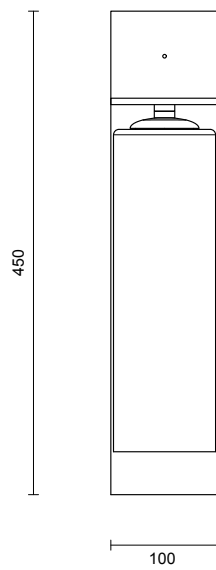

ECLIPSE COLLECTION

EXTERIOR SHORT WALL SCONCE

ARTICOLOSTUDIOS.COM

23V3

ABOUT ECLIPSE

Referencing a design language of earlier decades, Eclipse resonates with timeless contemporary clarity.

LEAD TIME

6 - 8 weeks

LIGHT SOURCE

12V 6W Constant Current LED Board,
500mA
2700K warm white
400 lumens
Dimmable

INSTALLATION

Supplied with external driver

WEIGHT

4kg

IP RATING

IP65

CERTIFICATION

CE/AU

WARRANTY

3 years

FITTING FINISHES

Anodised Black

*Custom finishes available on request:

Light Grey
Dark Grey
Gun Metal
Light Brass
Dark Brass

SHADE COLOURS

2/3 Smoke Frost
2/3 Grey Frost
2/3 White & Clear