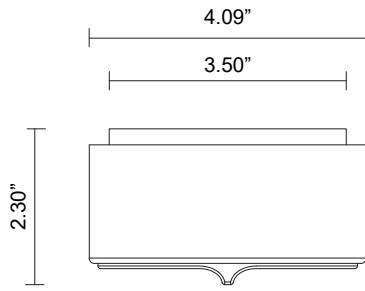

OCCHI COLLECTION

EXTERIOR WALL SCNCE

SPECIFICATION SHEET

NORTH AMERICA

EX_OCWS_UL_22V2

ABOUT OCCHI

Occhi offers a bold contrast through its circular and linear forms, evoking a natural curiosity with its presence. Restrained by a cylindrical metal casing, a solid cast glass disc is defined by its raised striking linear strip detail, while its gently tumbled face offers subtly-nuanced light refraction.

LEAD TIME

8 - 10 weeks

LIGHT SOURCE

12V 6W Constant Current LED Board, 500mA
2700K warm white
400 lumens
Dimmable

INSTALLATION

Supplied with mounting plate to fit 4.0/3.5 Jbox

WEIGHT

8 lb