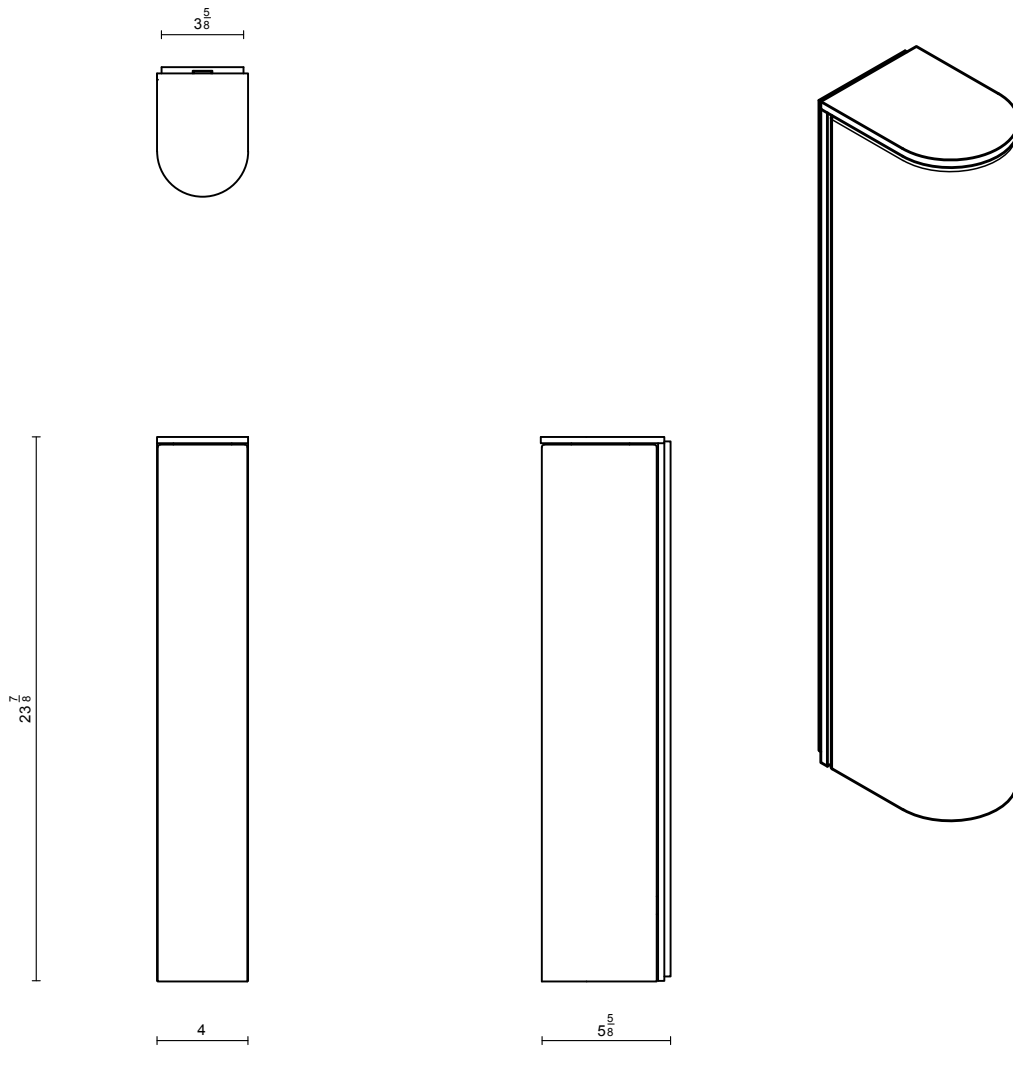

SLIM COLLECTION
EXTRA LARGE WALL SCONCE

SLIM COLLECTION
EXTRA LARGE WALL SCONCE

ARTICOLOSTUDIOS.COM

244V1

ABOUT SLIM

Slim reinterprets mid-century modernism in its architectural form and refined simplicity.

LEAD TIME

8 - 10 weeks

LIGHT SOURCE

6W LED Board 500mA CC
2700k warm white
400 lumens
Dimmable

INSTALLATION

Supplied with external driver and mounting plate to fit 4.0 square Jbox

WEIGHT

22 lb