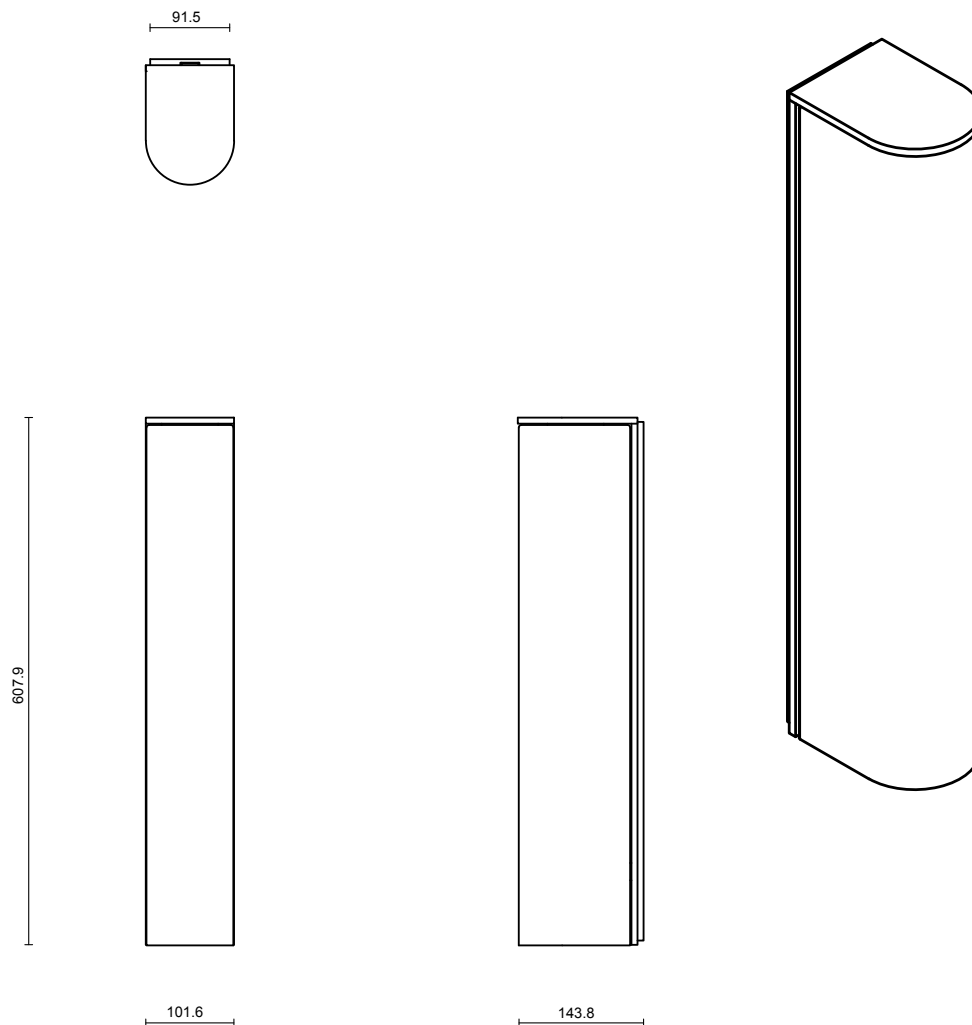

SLIM COLLECTION
EXTRA LARGE WALL SCONCE

SLIM COLLECTION

EXTRA LARGE WALL SCONCE

ARTICOLOSTUDIOS.COM

24V1

ABOUT SLIM

Slim reinterprets mid-century modernism in its architectural form and refined simplicity.

LEAD TIME

6 - 8 weeks

LIGHT SOURCE

6W LED Board 500mA CC
2700k warm white
400 lumens
Dimmable

INSTALLATION

Supplied with external driver

WEIGHT

6kg

CERTIFICATION