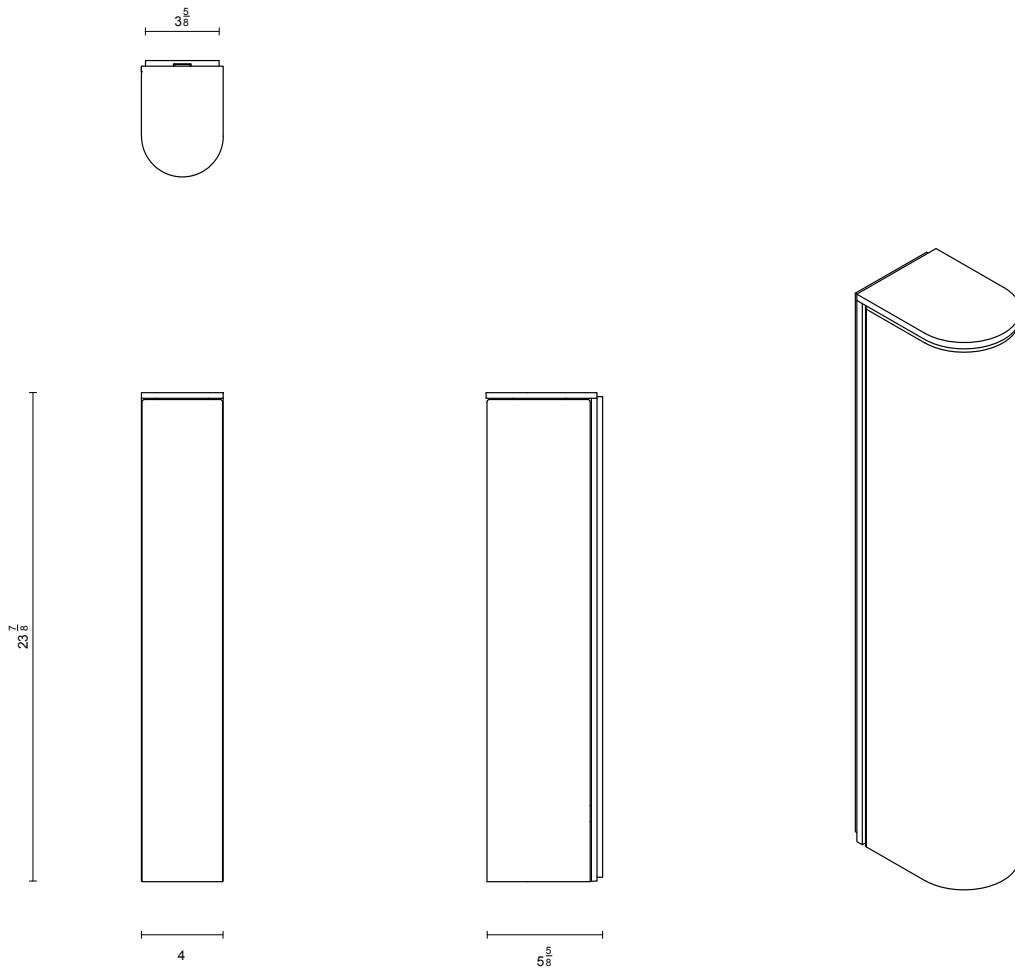

### SHADE COLOURS

Snow  
Grey  
Clear  
Natural Porcelain  
Grey Porcelain  
Black Porcelain

SLIM COLLECTION  
EXTRA LARGE WALL SCONCE

SLIM COLLECTION  
EXTRA LARGE WALL SCONCE

ARTICOLOSTUDIOS.COM

24V1

**ABOUT SLIM**