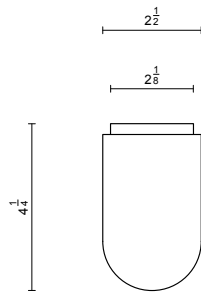

SLIM COLLECTION
WALL SCONCE

SLIM COLLECTION

WALL SCONCE

ARTICOLOSTUDIOS.COM

24x12

ABOUT SLIM

Slim reinterprets mid-century modernism in its architectural form and refined simplicity.

LEAD TIME

8 - 10 weeks

LIGHT SOURCE

6W LED Board 500mA CC
2700k warm white
400 lumens
Dimmable

INSTALLATION

Supplied with external driver and mounting plate to fit 4.0 square Jbox

WEIGHT

4 lb

CERTIFICATION STANDARD