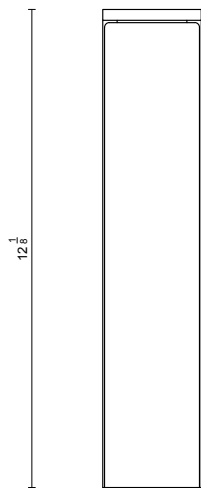

SLIM COLLECTION
WALL SCONCE

SLIM COLLECTION

WALL SCONCE

ARTICOLOSTUDIOS.COM

24x12

ABOUT SLIM

Slim reinterprets mid-century modernism in its architectural form and refined simplicity.

LEAD TIME

8 - 10 weeks

LIGHT SOURCE

6W LED Board 500mA CC
2700k warm white
400 lumens
Dimmable

INSTALLATION

Supplied with external driver and mounting plate to fit 4.0 square Jbox

WEIGHT

4 lb

CERTIFICATION STANDARD