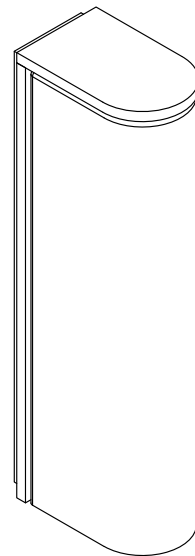

SLIM COLLECTION
WALL SCONCE

SLIM COLLECTION

WALL SCONCE

ARTICOLOSTUDIOS.COM

24x12

ABOUT SLIM

Slim reinterprets mid-century modernism in its architectural form and refined simplicity.

LEAD TIME

8 - 10 weeks

LIGHT SOURCE

6W LED Board 500mA CC
2700k warm white
400 lumens
Dimmable

INSTALLATION

Supplied with external driver and mounting plate to fit 4.0 square Jbox

WEIGHT

4 lb

CERTIFICATION STANDARD