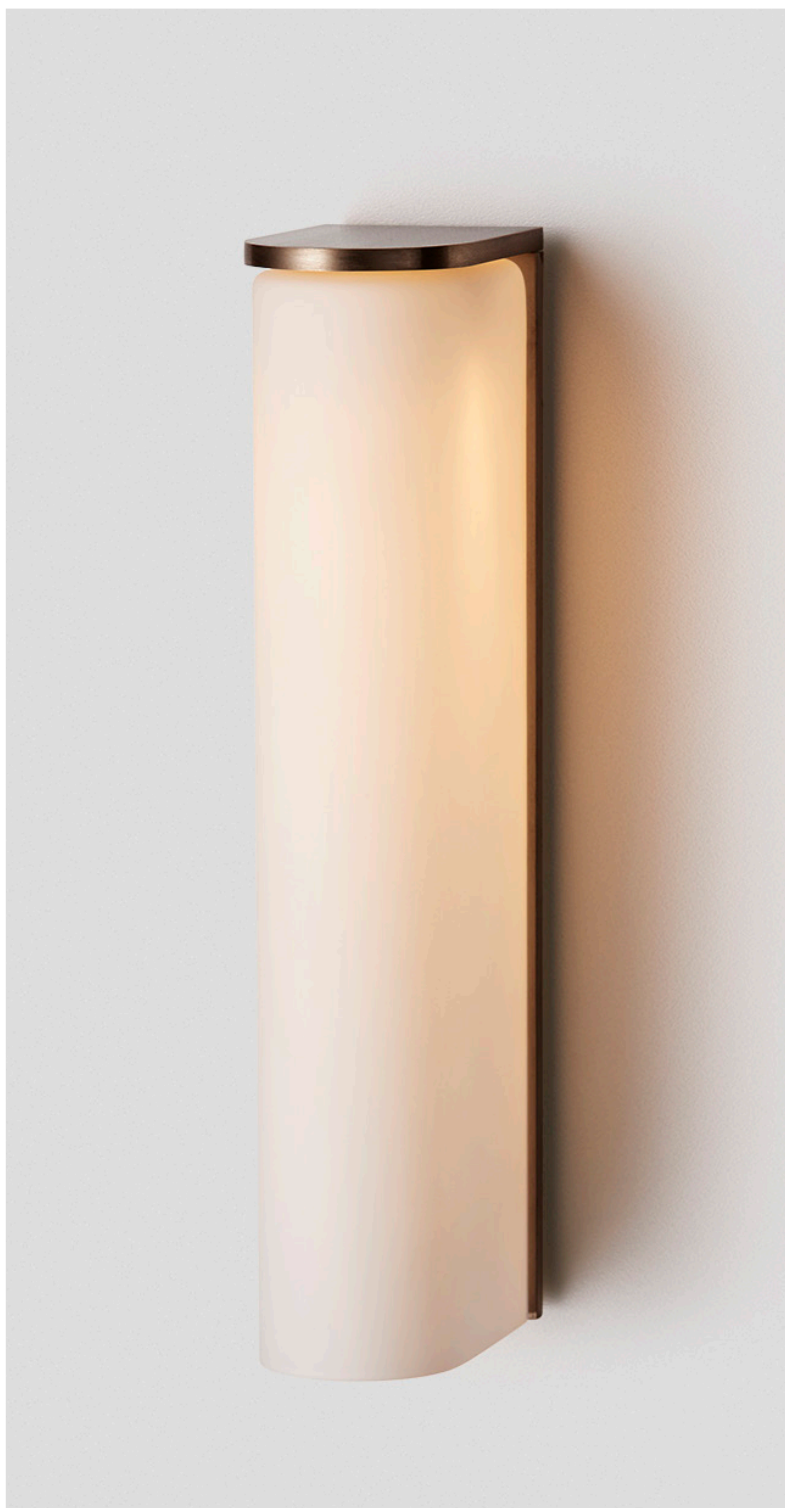

SLIM COLLECTION
WALL SCONCE

SLIM COLLECTION

ARTICOLOSTUDIOS.COM

WALL SCONCE

24x12

ABOUT SLIM

Slim reinterprets mid-century modernism in its architectural form and refined simplicity.

LEAD TIME

CE/AU
DarkSky compliant

WARRANTY

3 years

FITTING FINISHES

Brass
Bronze*
Satin Nickel
Black Electroplate

* As Bronze is a hand applied finish the depth of colour will vary

SHADE COLOURS

Snow (not DarkSky compliant)
Grey
Clear
Natural Porcelain
Grey Porcelain
Black Porcelain

SLIM COLLECTION
EXTRA LARGE WALL SCONCE

SLIM COLLECTION

EXTRA LARGE WALL SCONCE

ARTICOLOSTUDIOS.COM

24V1

ABOUT SLIM

Slim reinterprets mid-century modernism in its architectural form and refined simplicity.

LEAD TIME