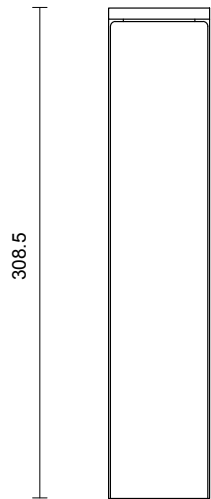

SLIM COLLECTION
WALL SCONCE

SLIM COLLECTION

ARTICOLOSTUDIOS.COM

WALL SCONCE

24x12

ABOUT SLIM

Slim reinterprets mid-century modernism in its architectural form and refined simplicity.

LEAD TIME

6 - 8 weeks

LIGHT SOURCE

6W LED Board 500mA CC
2700k warm white
400 lumens
Dimmable

INSTALLATION

Supplied with external driver

WEIGHT

3kg

CERTIFICATION