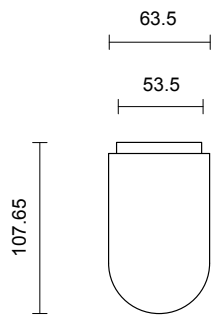

SLIM COLLECTION
WALL SCONCE

SLIM COLLECTION

ARTICOLOSTUDIOS.COM

WALL SCONCE

24x12

ABOUT SLIM

Slim reinterprets mid-century modernism in its architectural form and refined simplicity.

LEAD TIME

6 - 8 weeks

LIGHT SOURCE

6W LED Board 500mA CC
2700k warm white
400 lumens
Dimmable

INSTALLATION

Supplied with external driver

WEIGHT

3kg

CERTIFICATION