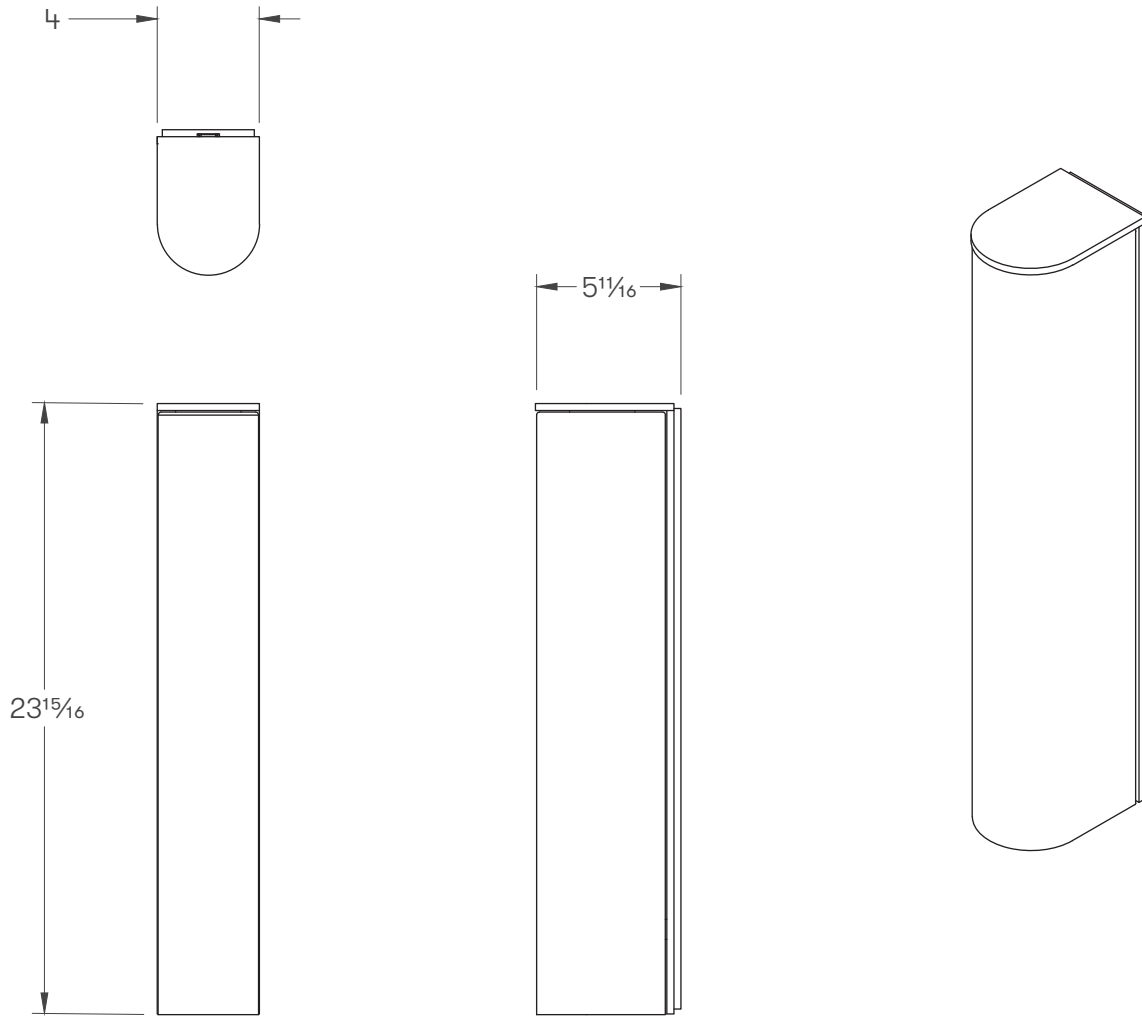

SLIM COLLECTION
EXTRA LARGE WALL SCONCE

SLIM COLLECTION
EXTRA LARGE WALL SCONCE

ARTICOLOSTUDIOS.COM

26V1

ABOUT SLIM

Slim reinterprets mid-century modernism in its architectural form and refined simplicity.

LEAD TIME

8 - 10 weeks

LIGHT SOURCE

5.8W LED Board
400 lumens
2700k warm white
90+ CRI
Dimmable

INSTALLATION

Supplied with external driver and mounting plate to fit 4.0 square Jbox

WEIGHT

20 lb