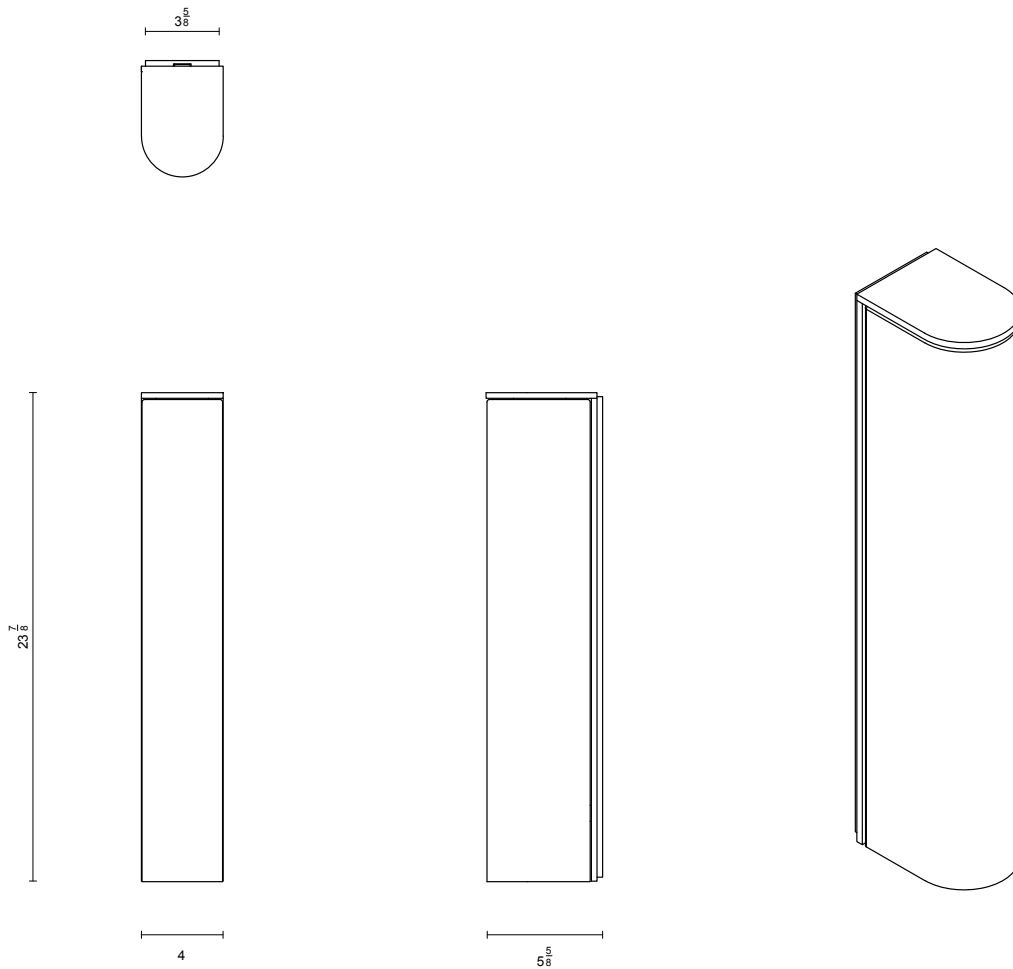

SLIM COLLECTION
EXTRA LARGE WALL SCONCE

SLIM COLLECTION

EXTRA LARGE WALL SCONCE

ARTICOLOSTUDIOS.COM

24411

ABOUT SLIM

Slim reinterprets mid-century modernism in its architectural form and refined simplicity.

LEAD TIME

8 - 10 weeks

LIGHT SOURCE

6W LED Board 500mA CC
2700k warm white
400 lumens
Dimmable

INSTALLATION

Supplied with external driver and mounting plate to fit 4.0 square Jbox

WEIGHT

22 lb