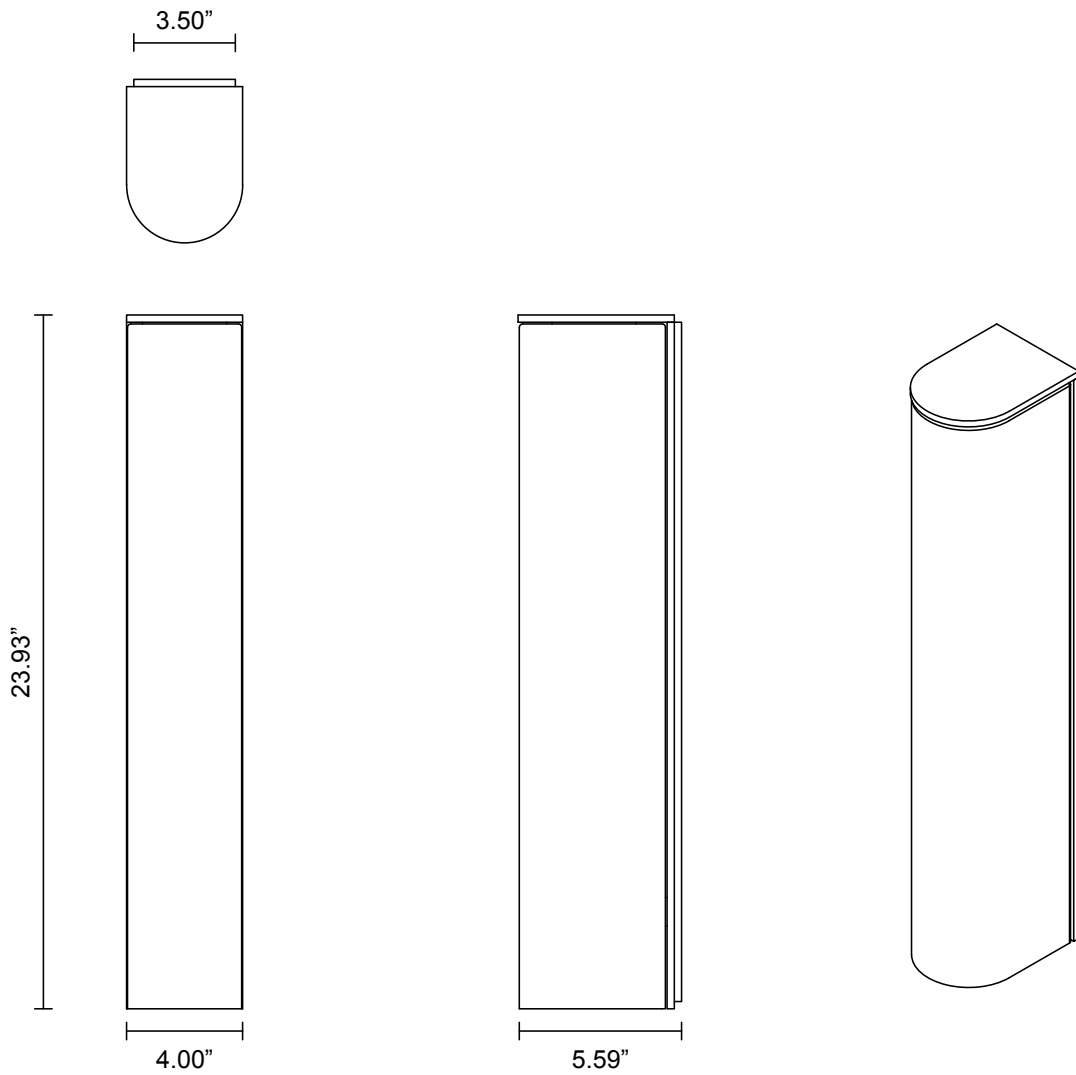

SLIM COLLECTION
EXTRA LARGE WALL SCONCE

SLIM COLLECTION
EXTRA LARGE WALL SCONCE

ARTICOLOSTUDIOS.COM

23V2

ABOUT SLIM

Slim reinterprets mid-century modernism in its architectural form and refined simplicity.

LEAD TIME

8 - 10 weeks

LIGHT SOURCE

6W LED Board 500mA CC
2700k warm white
400 lumens
Dimmable

INSTALLATION

Supplied with external driver and mounting plate to fit 4.0 square Jbox

WEIGHT

22 lb