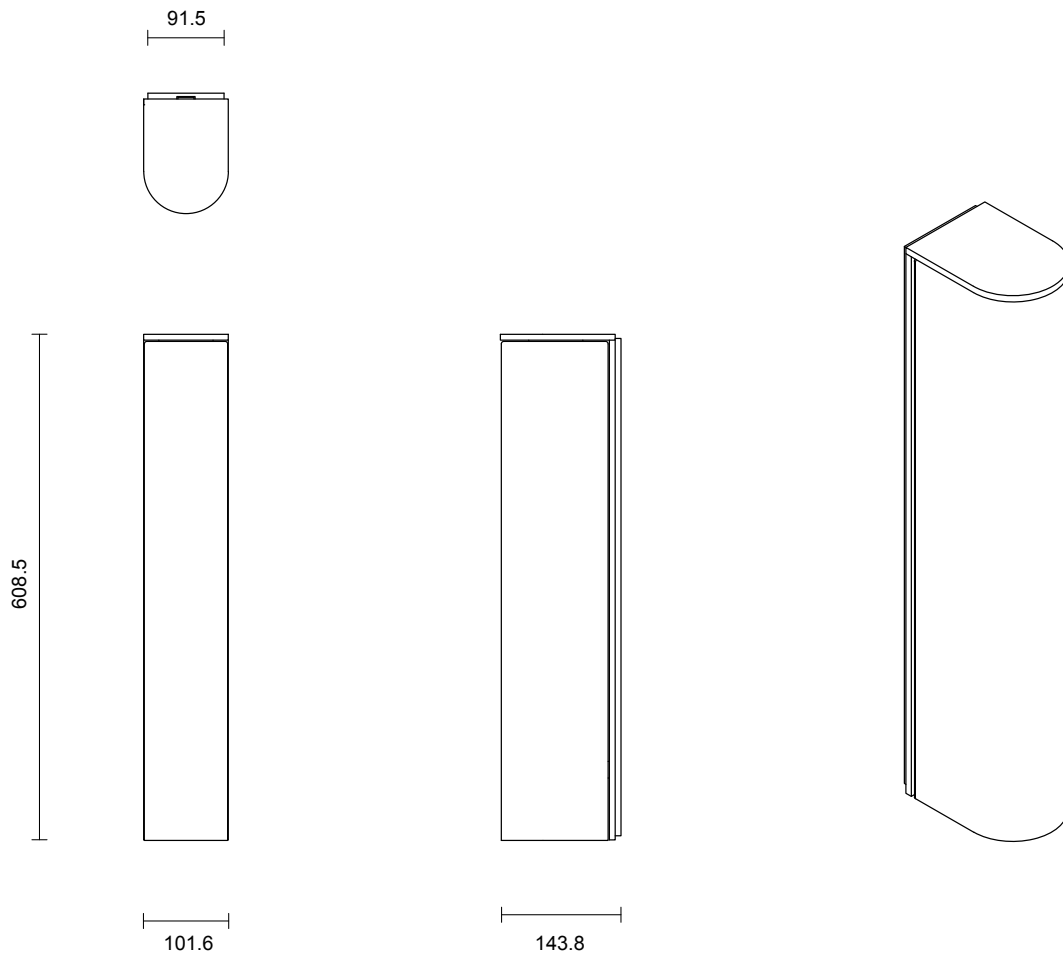

SLIM COLLECTION
EXTRA LARGE WALL SCONCE

SLIM COLLECTION
EXTRA LARGE WALL SCONCE

ARTICOLOSTUDIOS.COM

25V2

ABOUT SLIM

Slim reinterprets mid-century modernism in its architectural form and refined simplicity.

LEAD TIME

6 - 8 weeks

LIGHT SOURCE

6W LED Board 500mA CC
2700k warm white
400 lumens
Dimmable

INSTALLATION

Supplied with external driver

WEIGHT

6kg