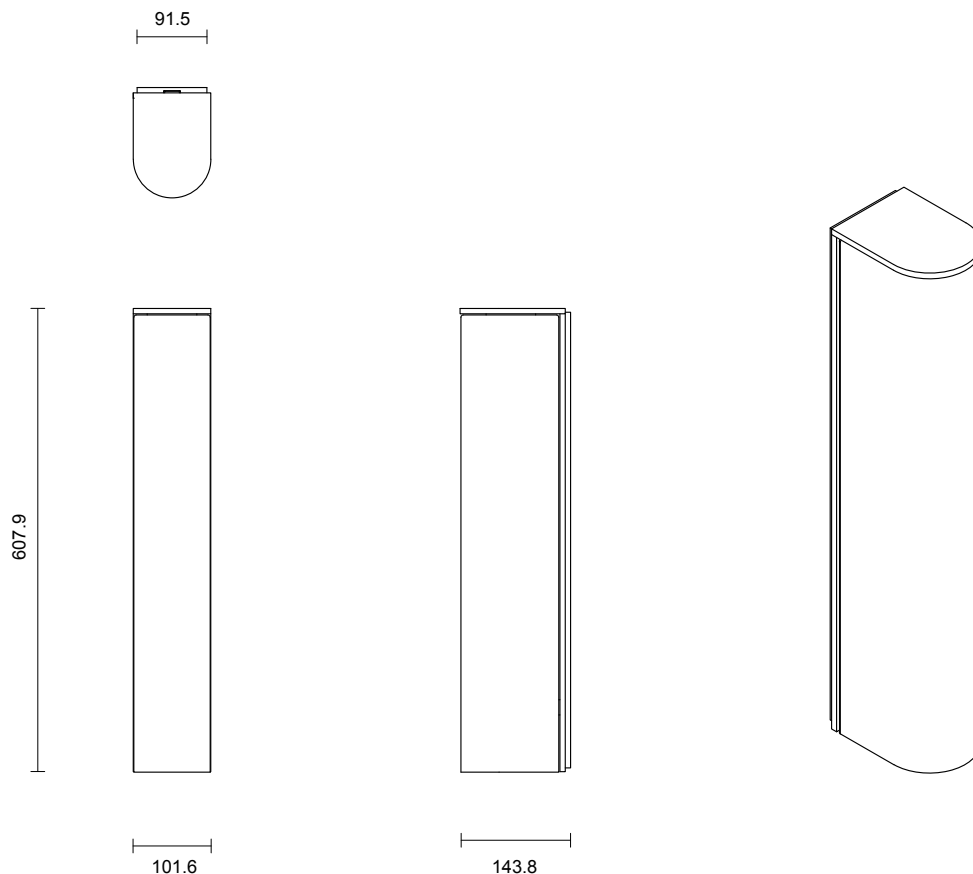

SLIM COLLECTION

EXTRA LARGE WALL SCONCE

ARTICOLOSTUDIOS.COM

24V1

ABOUT SLIM

Slim reinterprets mid-century modernism in its architectural form and refined simplicity.

LEAD TIME

6 - 8 weeks

LIGHT SOURCE

6W LED Board 500mA CC
2700k warm white
400 lumens
Dimmable

INSTALLATION

Supplied with external driver

WEIGHT

6kg

CERTIFICATION

CE/AU

WARRANTY

3 years

FITTING FINISHES

Satin Nickel
Black Electroplate
Brass

SHADE COLOURS

Snow
Clear (DarkSky compliant)