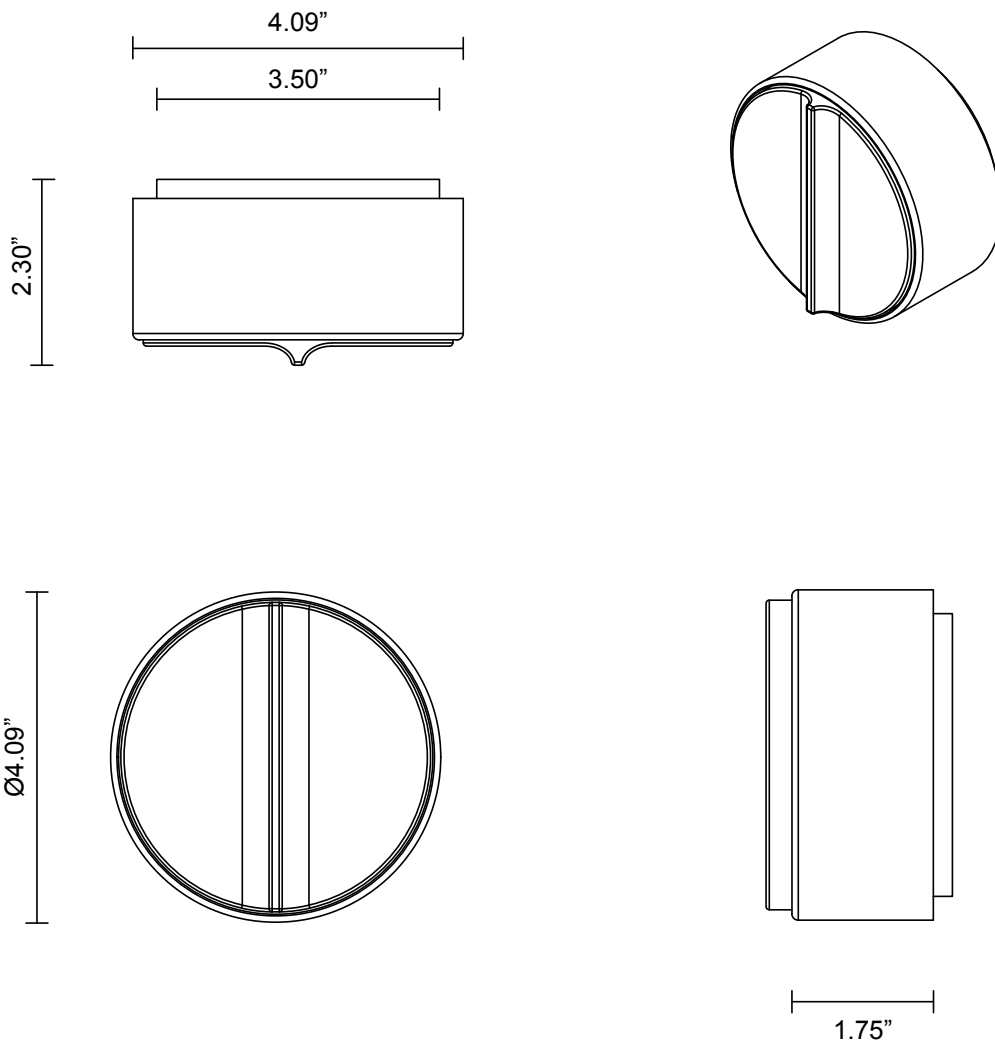

OCCHI COLLECTION
WALL SCONCE

OCCHI COLLECTION

ARTICOLOSTUDIOS.COM

WALL SCONCE

24V2

ABOUT OCCHI

Occhi offers a bold contrast and nuanced light refraction from the gently tumbled face of its circular form.

LEAD TIME

8 - 10 weeks

LIGHT SOURCE

24V 5.8W Constant Voltage LED,
2700K warm white
500 lumens
Dimmable

INSTALLATION

Supplied with external driver and
mounting plate to fit 4.0 square Jbox

WEIGHT

8 lb

CERTIFICATION STANDARD