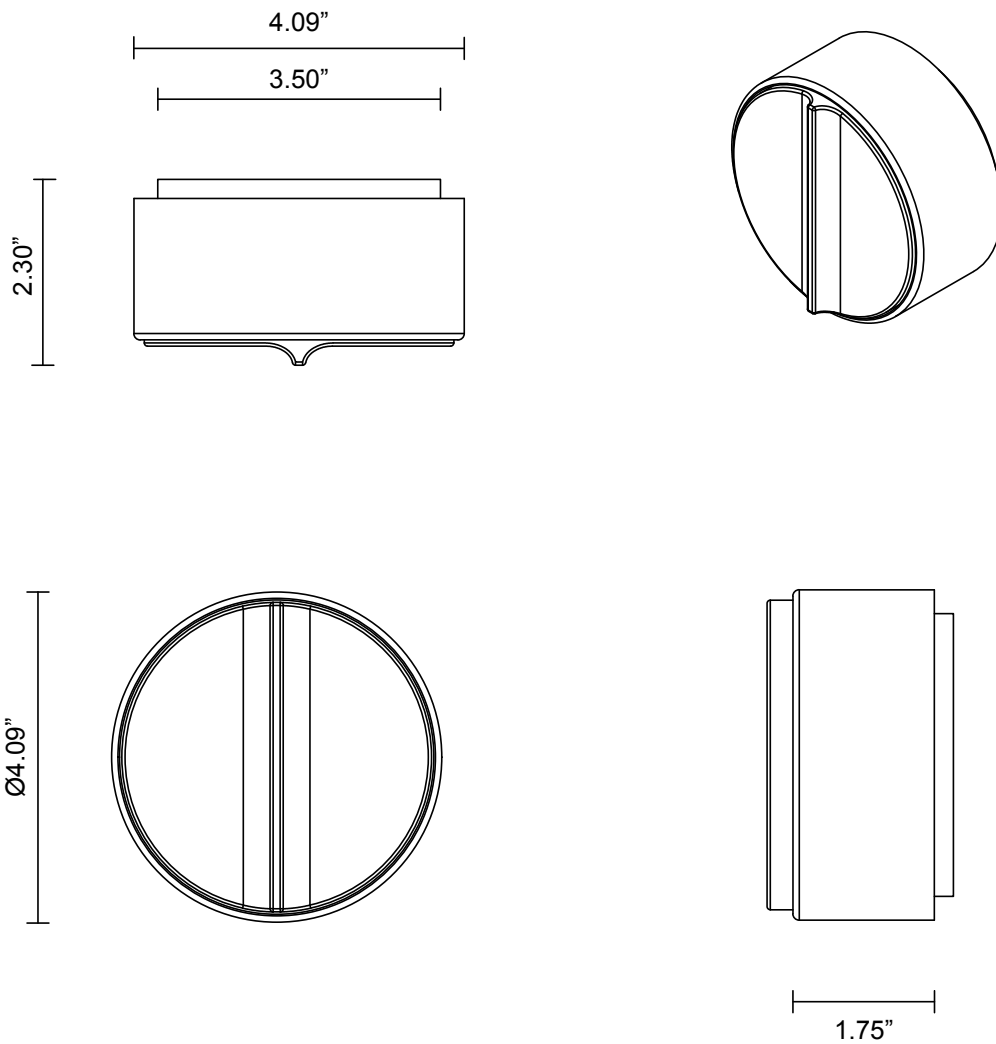

OCCHI COLLECTION
WALL SCONCE

OCCHI COLLECTION

ARTICOLOSTUDIOS.COM

WALL SCONCE

24V2

ABOUT OCCHI

Occhi offers a bold contrast and nuanced light refraction from the gently tumbled face of its circular form.

LEAD TIME

8 - 10 weeks

LIGHT SOURCE

24V 5.8W Constant Voltage LED,
2700K warm white
500 lumens
Dimmable

INSTALLATION

Supplied with external driver and
mounting plate to fit 4.0 square Jbox

WEIGHT

8 lb

CERTIFICATION STANDARD

OCCHI COLLECTION
MAXI WALL SCONCE

MAXI WALL SCONCE

24V2

ABOUT OCCHI

Occhi offers a bold contrast and nuanced light refraction from the gently tumbled face of its circular form.

LEAD TIME

8 - 10 weeks

LIGHT SOURCE