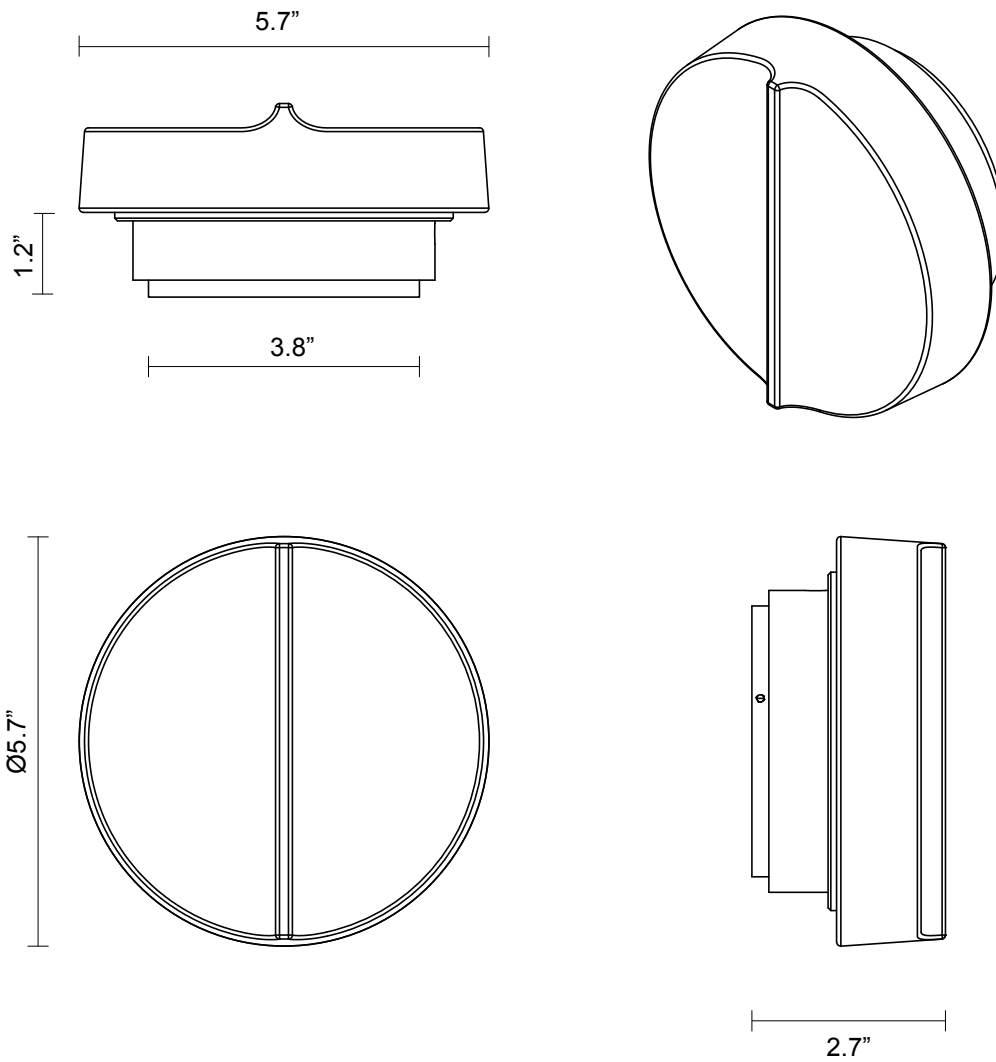

OCCHI COLLECTION
MAXI WALL SCONCE

MAXI WALL SCONCE

24V2

ABOUT OCCHI

Occhi offers a bold contrast and nuanced light refraction from the gently tumbled face of its circular form.

LEAD TIME

8 - 10 weeks

LIGHT SOURCE