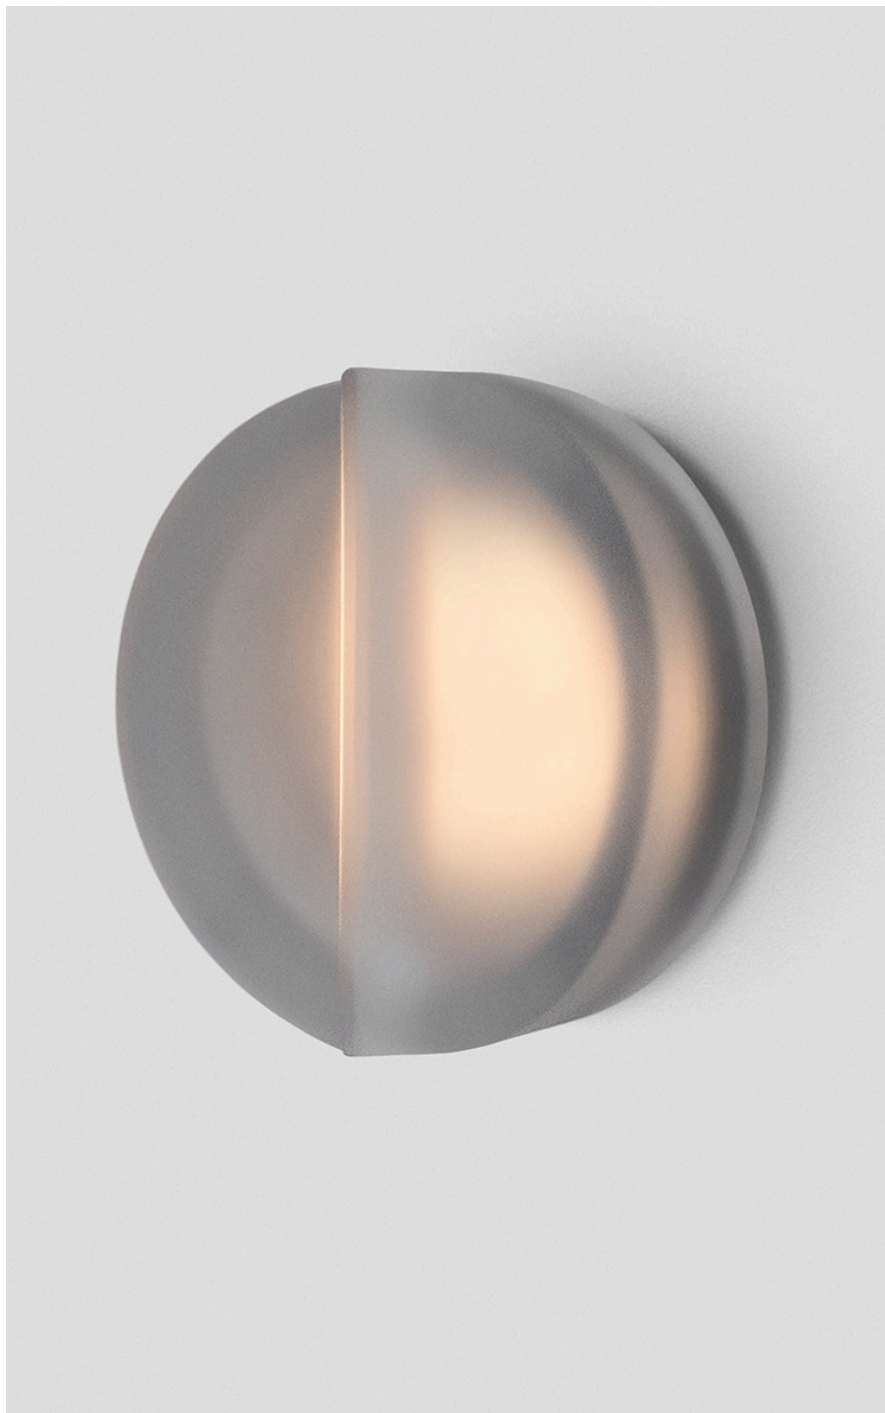

OCCHI COLLECTION
WALL SCONCE

OCCHI COLLECTION

ARTICOLOSTUDIOS.COM

WALL SCONCE

24V2

ABOUT OCCHI

Occhi offers a bold contrast and nuanced light refraction from the gently tumbled face of its circular form.

LEAD TIME

UL
ADA compliant

WARRANTY

3 years

FITTING FINISHES

Satin Nickel
Anodised Black
Brass
Bronze*

*As Bronze is a hand applied finish, the
depth of colour will vary

SHADE COLOURS

Frosted

OCCHI COLLECTION
MAXI WALL SCONCE

MAXI WALL SCONCE

24V2

ABOUT OCCHI

Occhi offers a bold contrast and nuanced light refraction from the gently tumbled face of its circular form.

LEAD TIME

8 - 10 weeks

LIGHT SOURCE

3 years

FITTING FINISHES

Satin Nickel
Anodised Black
Brass
Bronze*

*As Bronze is a hand applied finish, the
depth of colour will vary

SHADE COLOURS

Frosted