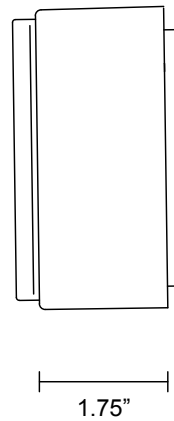

OCCHI COLLECTION
WALL SCONCE

OCCHI COLLECTION

ARTICOLOSTUDIOS.COM

WALL SCONCE

23V2

ABOUT OCCHI

Occhi offers a bold contrast and nuanced light refraction from the gently tumbled face of its circular form.

LEAD TIME

8 - 10 weeks

LIGHT SOURCE

24V 5.8W Constant Voltage LED,
2700K warm white
500 lumens
Dimmable

INSTALLATION

Supplied with external driver and
mounting plate to fit 4.0 square Jbox

WEIGHT

8 lb

CERTIFICATION STANDARD