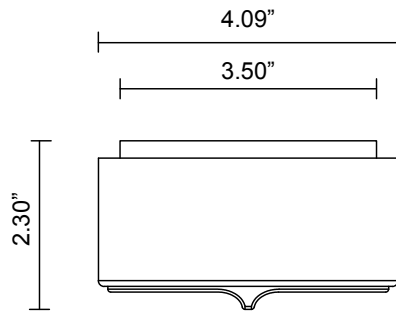

OCCHI COLLECTION

ARTICOLOSTUDIOS.COM

WALL SCONCE

23V2

ABOUT OCCHI

Occhi offers a bold contrast and nuanced light refraction from the gently tumbled face of its circular form.

LEAD TIME

8 - 10 weeks

LIGHT SOURCE

24V 5.8W Constant Voltage LED,
2700K warm white
500 lumens
Dimmable

INSTALLATION

Supplied with external driver and
mounting plate to fit 4.0 square Jbox

WEIGHT

8 lb

CERTIFICATION STANDARD

UL

WARRANTY

3 years

FITTING FINISHES

Satin Nickel
Anodised Black
Brass
Mid Bronze

SHADE COLOURS

Frosted