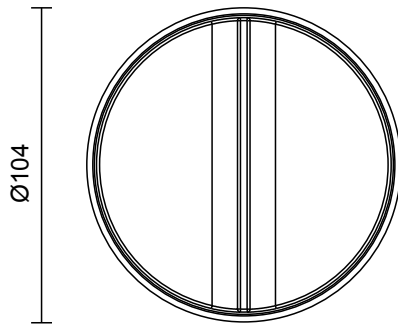

OCCHI COLLECTION
WALL SCONCE

WALL SCONCE

24V2

ABOUT OCCHI

Occhi offers a bold contrast and nuanced light refraction from the gently tumbled face of its circular form.

LEAD TIME

6 - 8 weeks

LIGHT SOURCE