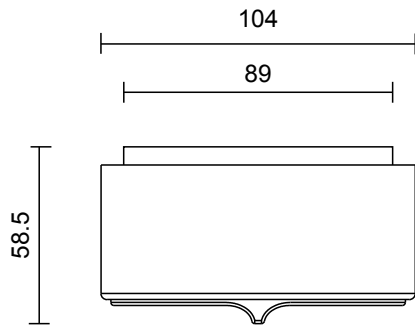

OCCHI COLLECTION
WALL SCONCE

WALL SCONCE

24V2

ABOUT OCCHI

Occhi offers a bold contrast and nuanced light refraction from the gently tumbled face of its circular form.

LEAD TIME

6 - 8 weeks

LIGHT SOURCE

6W LED Board 500mA 10.6Vf
2700K warm white
500 lumens
Dimmable

INSTALLATION

Supplied with external driver

WEIGHT

3kg

CERTIFICATION

CE/AU

WARRANTY