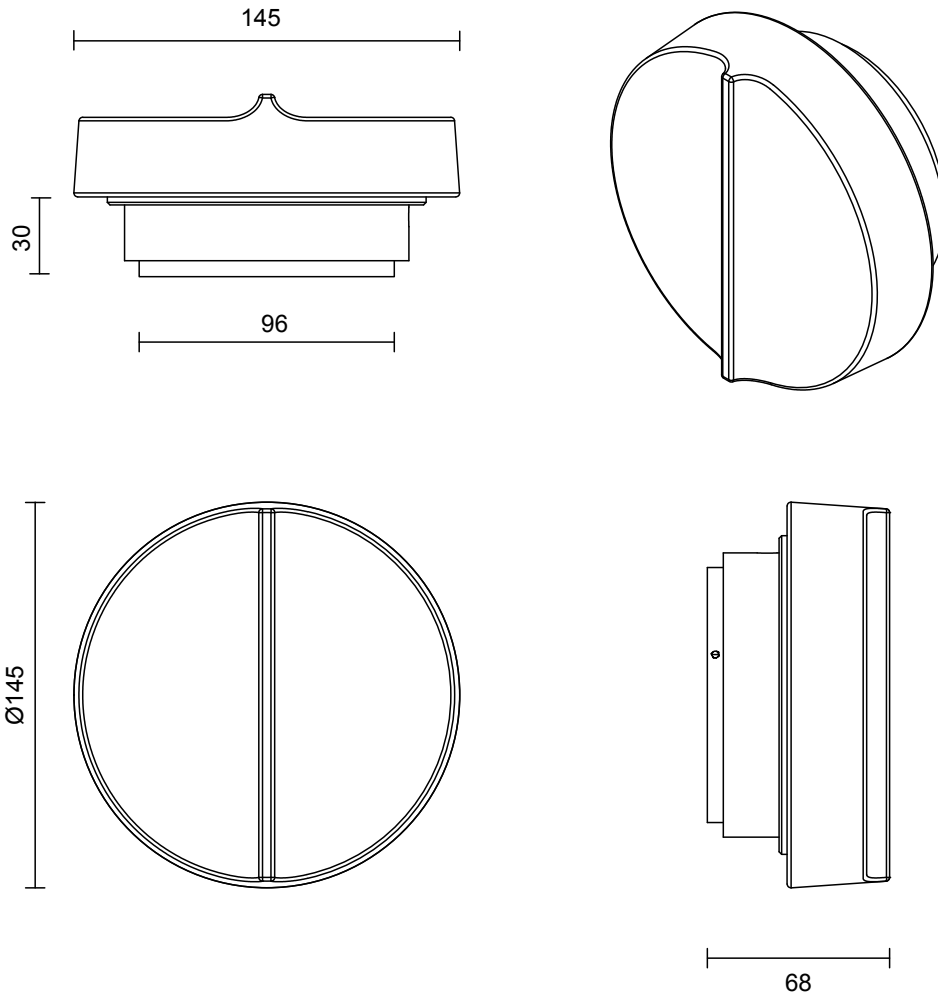

24V2

ABOUT OCCHI

Occhi offers a bold contrast and nuanced light refraction from the gently tumbled face of its circular form.

LEAD TIME

6 - 8 weeks

LIGHT SOURCE

6W LED Board 500mA 10.6Vf
2700K warm white
500 lumens
Dimmable