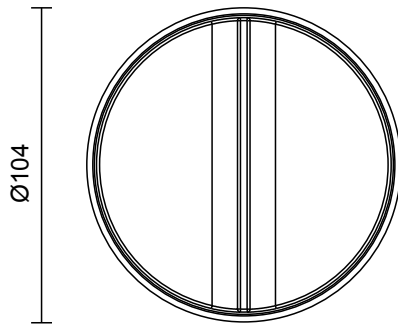

OCCHI COLLECTION
WALL SCONCE

WALL SCONCE

24V2

ABOUT OCCHI

Occhi offers a bold contrast and nuanced light refraction from the gently tumbled face of its circular form.

LEAD TIME

6 - 8 weeks

LIGHT SOURCE

24V2

ABOUT OCCHI

Occhi offers a bold contrast and nuanced light refraction from the gently tumbled face of its circular form.

LEAD TIME

6 - 8 weeks

LIGHT SOURCE

6W LED Board 500mA 10.6Vf
2700K warm white
500 lumens
Dimmable