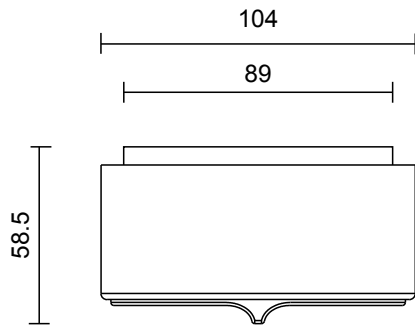

WALL SCONCE

24V2

ABOUT OCCHI

Occhi offers a bold contrast and nuanced light refraction from the gently tumbled face of its circular form.

LEAD TIME

6 - 8 weeks

LIGHT SOURCE

6W LED Board 500mA 10.6Vf
2700K warm white
500 lumens
Dimmable

INSTALLATION

Supplied with external driver

WEIGHT

3kg

CERTIFICATION

CE/AU

WARRANTY

3 years

FITTING FINISHES

Satin Nickel
Anodised Black
Brass
Bronze*

* As Bronze is a hand applied finish the depth of colour will vary

SHADE COLOURS

Frosted