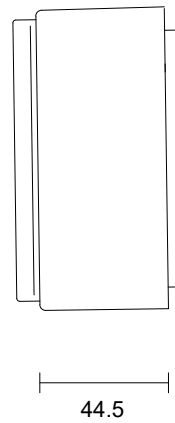

OCCHI COLLECTION
WALL SCONCE

WALL SCONCE

23V1

ABOUT OCCHI

Occhi offers a bold contrast and nuanced light refraction from the gently tumbled face of its circular form.

LEAD TIME

6 - 8 weeks

LIGHT SOURCE

3 years

FITTING FINISHES

Satin Nickel
Anodised Black
Brass
Mid Bronze

SHADE COLOURS

Frosted