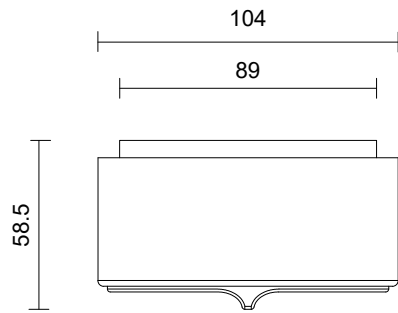

OCCHI COLLECTION
WALL SCONCE

WALL SCONCE

23V1

ABOUT OCCHI

Occhi offers a bold contrast and nuanced light refraction from the gently tumbled face of its circular form.

LEAD TIME

6 - 8 weeks

LIGHT SOURCE