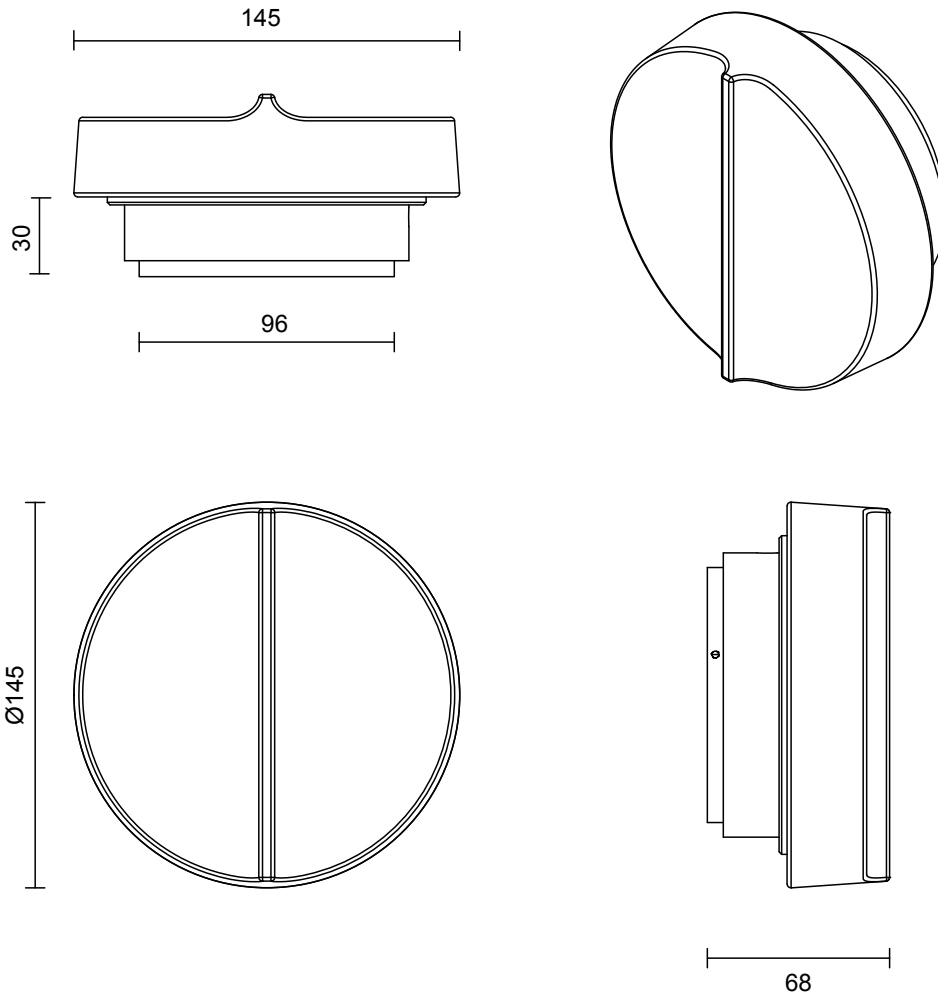

OCCHI COLLECTION
MAXI WALL SCONCE

MAXI WALL SCONCE

2442

ABOUT OCCHI

Occhi offers a bold contrast and nuanced light refraction from the gently tumbled face of its circular form.

LEAD TIME

6 - 8 weeks

LIGHT SOURCE

6W LED Board 500mA 10.6Vf
2700K warm white
500 lumens
Dimmable

INSTALLATION

Supplied with external driver

WEIGHT

3.5kg

CERTIFICATION

CE/AU

WARRANTY