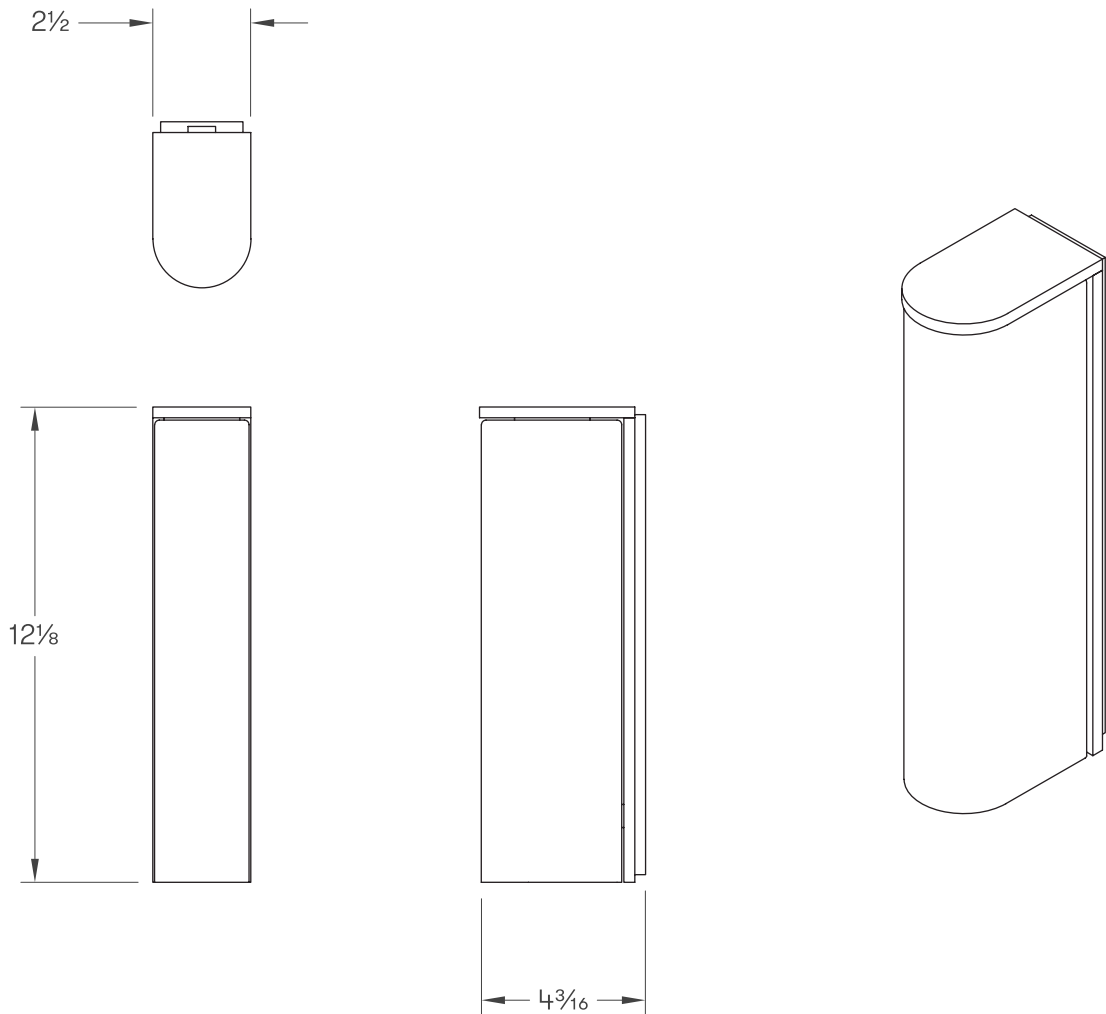

SLIM COLLECTION
EXTERIOR WALL SCONCE

SLIM COLLECTION
EXTERIOR WALL SCONCE

ARTICOLOSTUDIOS.COM

26V1

ABOUT SLIM

Slim reinterprets mid-century modernism in its architectural form and refined simplicity.

LEAD TIME

8 - 10 weeks

LIGHT SOURCE

6W LED Board 500mA CC
2700k warm white
400 lumens
Dimmable

INSTALLATION

Supplied with external driver and mounting plate to fit 4.0 square Jbox

WEIGHT

4 lb

IP RATING