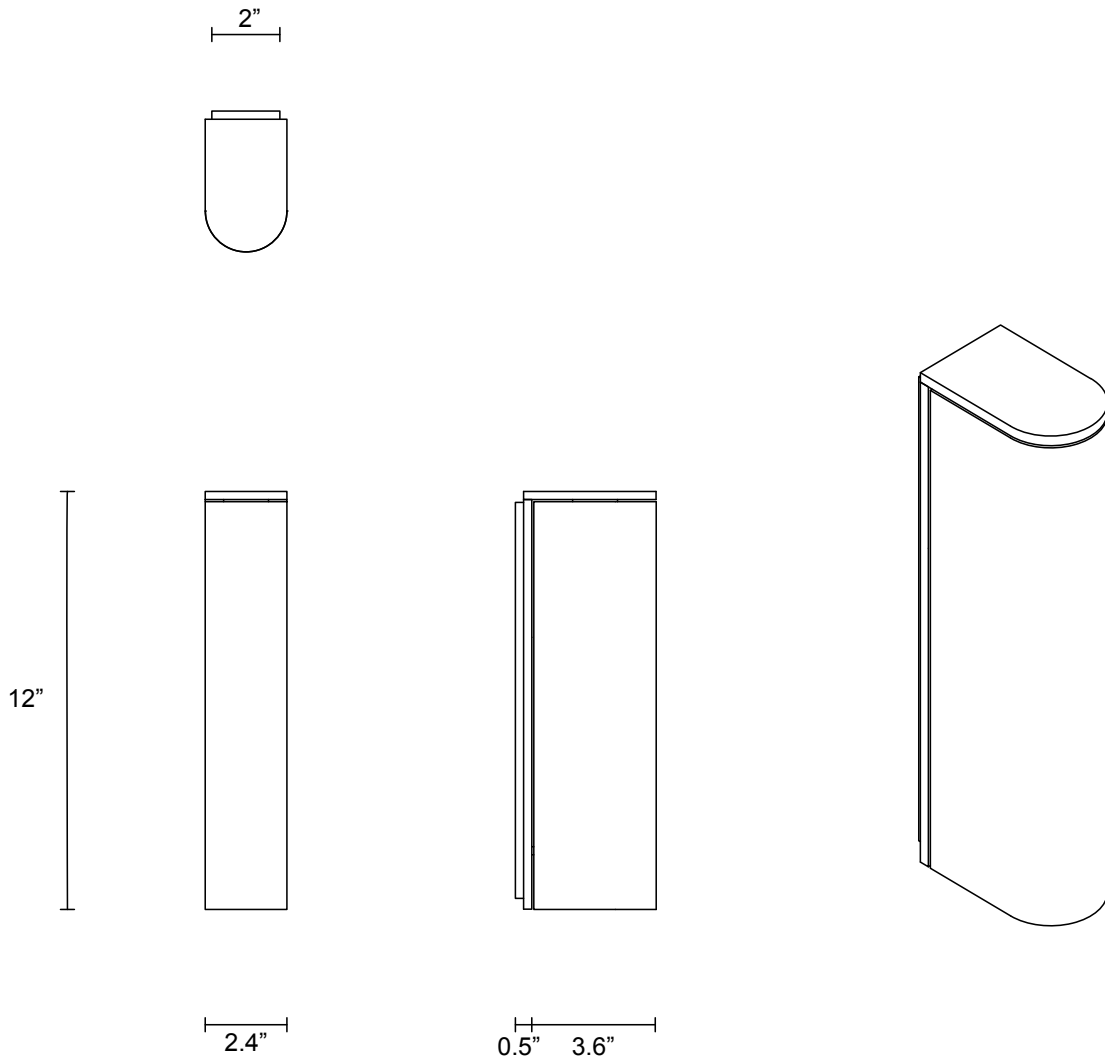

SLIM COLLECTION  
EXTERIOR WALL SCONCE

SLIM COLLECTION  
EXTERIOR WALL SCONCE

ARTICOLOSTUDIOS.COM

24x2

**ABOUT SLIM**

Slim reinterprets mid-century modernism in its architectural form and refined simplicity.