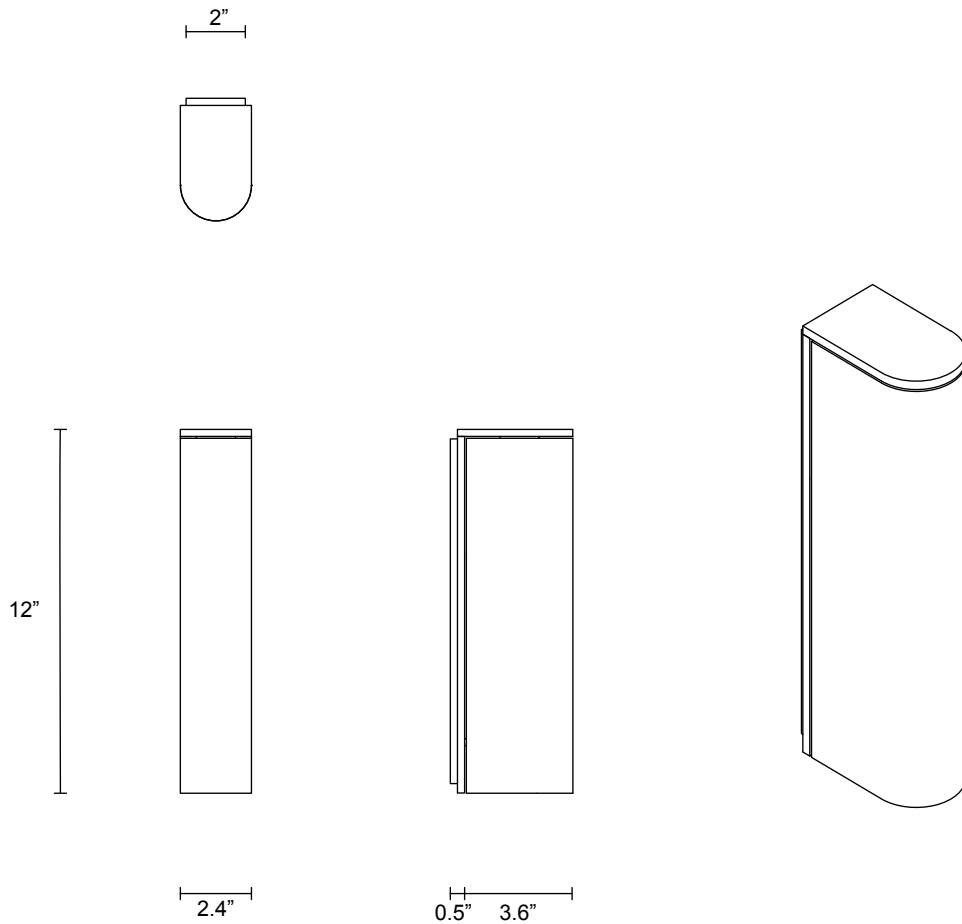

SLIM COLLECTION
EXTERIOR WALL SCONCE

SLIM COLLECTION
EXTERIOR WALL SCONCE

ARTICOLOSTUDIOS.COM

23V3

ABOUT SLIM

Slim reinterprets mid-century modernism in its architectural form and refined simplicity.

LEAD TIME

8 - 10 weeks

LIGHT SOURCE

6W LED Board 500mA CC
2700k warm white
400 lumens
Dimmable

INSTALLATION

Supplied with external driver and mounting plate to fit 4.0 square Jbox

WEIGHT

4 lb

IP RATING