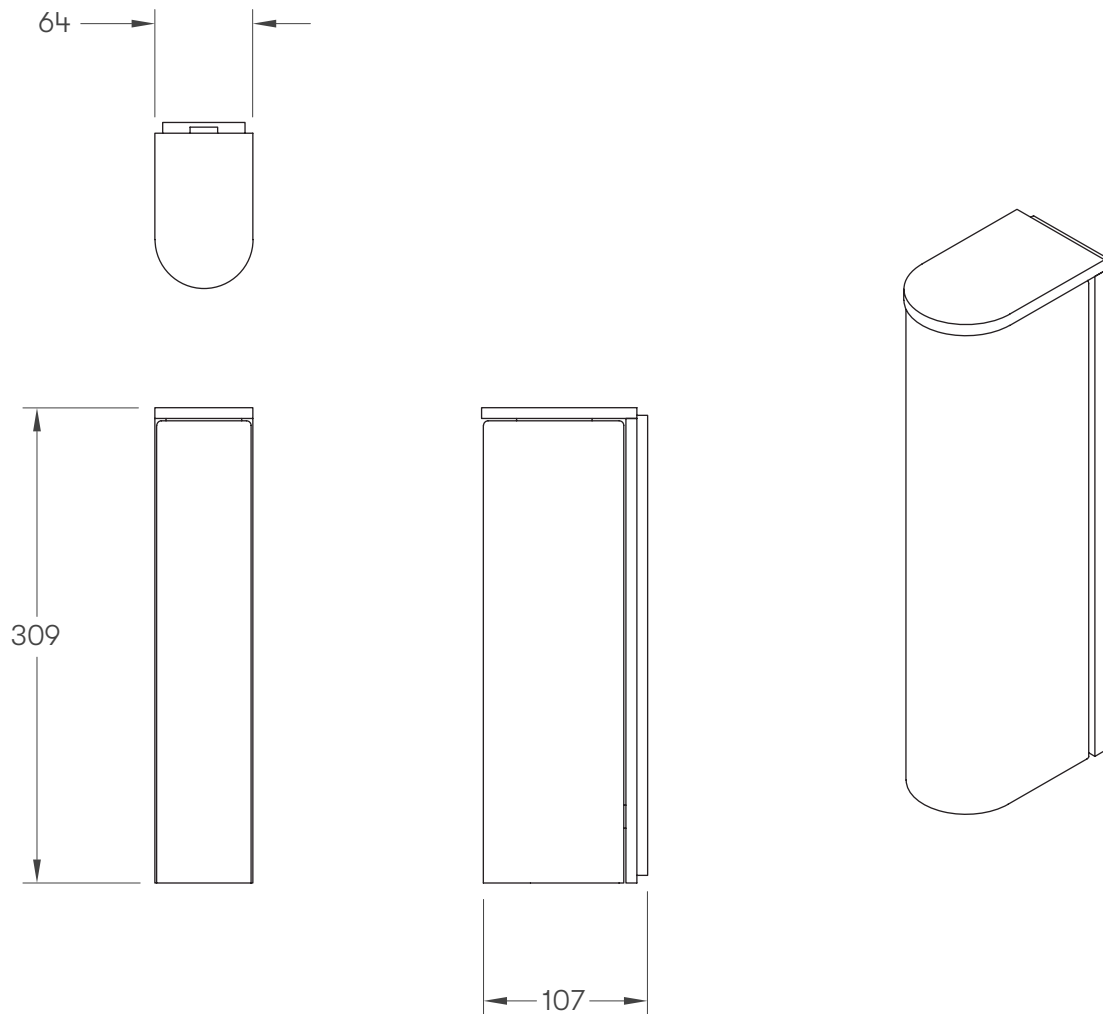

SLIM COLLECTION
EXTERIOR WALL SCONCE

SLIM COLLECTION
EXTERIOR WALL SCONCE

ARTICOLOSTUDIOS.COM

26V1

ABOUT SLIM

Slim reinterprets mid-century modernism in its architectural form and refined simplicity.

LEAD TIME

6 - 8 weeks

LIGHT SOURCE

6W LED Board 500mA CC
2700k warm white
400 lumens
Dimmable

INSTALLATION

Supplied with external driver

WEIGHT

3kg

IP RATING