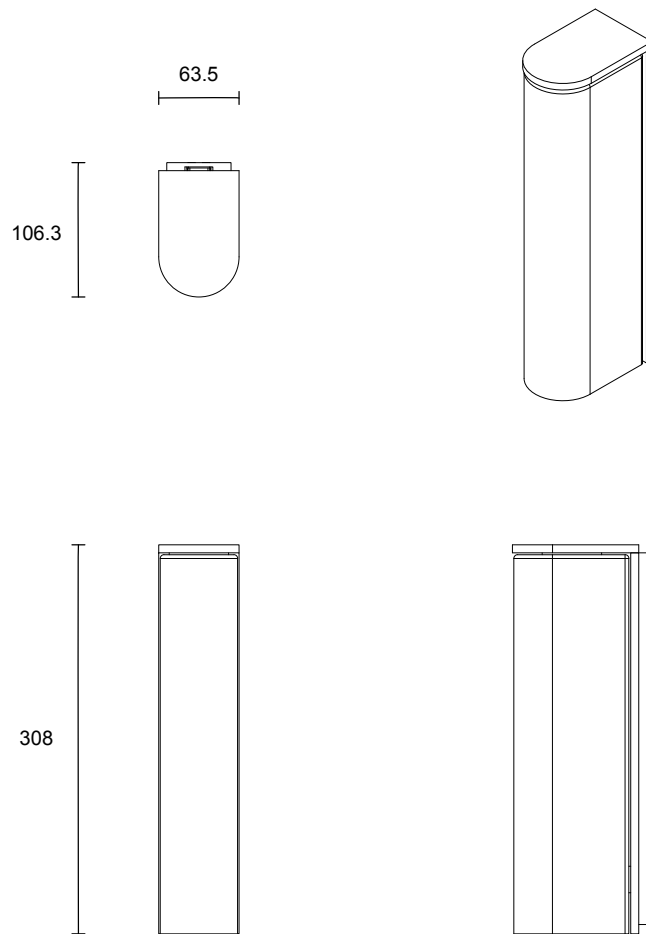

SLIM COLLECTION  
EXTERIOR WALL SCONCE

SLIM COLLECTION  
EXTERIOR WALL SCONCE

ARTICOLOSTUDIOS.COM

24V2

ABOUT SLIM

Slim reinterprets mid-century modernism in its architectural form and refined simplicity.

LEAD TIME

6 - 8 weeks

LIGHT SOURCE

6W LED Board 500mA CC  
2700k warm white  
400 lumens  
Dimmable

INSTALLATION

Supplied with external driver

WEIGHT

3kg

IP RATING