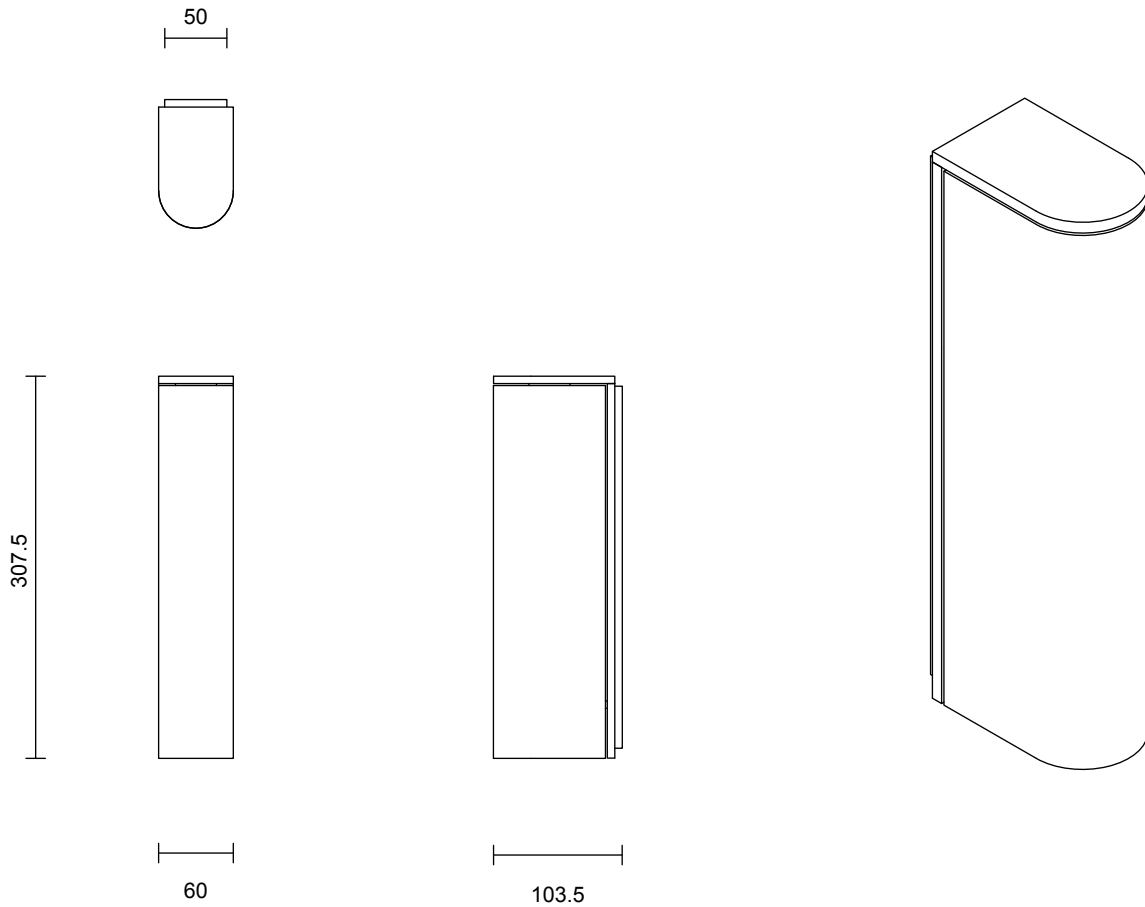

SLIM COLLECTION
EXTERIOR WALL SCONCE

SLIM COLLECTION
EXTERIOR WALL SCONCE

ARTICOLOSTUDIOS.COM

23V2

ABOUT SLIM

Slim reinterprets mid-century modernism in its architectural form and refined simplicity.

LEAD TIME

6 - 8 weeks

LIGHT SOURCE

6W LED Board 500mA CC
2700k warm white
400 lumens
Dimmable

INSTALLATION

Supplied with external driver

WEIGHT

3kg

IP RATING