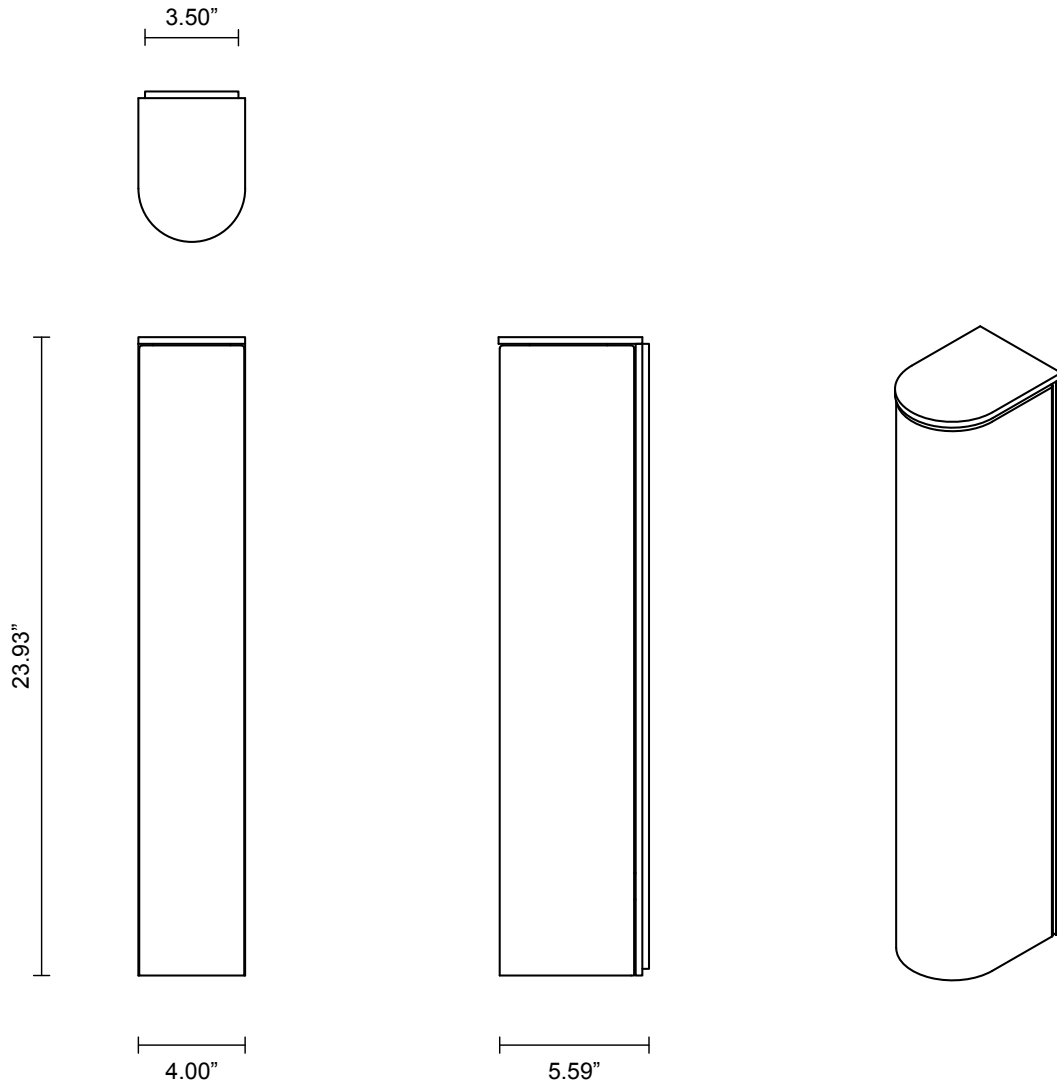

SLIM COLLECTION

EXTERIOR EXTRA LARGE WALL SCONCE

SLIM COLLECTION

ARTICOLOSTUDIOS.COM

EXTERIOR EXTRA LARGE WALL SCONCE

24x2

ABOUT SLIM

Slim reinterprets mid-century modernism in its architectural form and refined simplicity.

LEAD TIME

8 - 10 weeks

LIGHT SOURCE

6W LED Board 500mA CC
2700k warm white
400 lumens
Dimmable

INSTALLATION

Supplied with external driver and mounting plate to fit 4.0 square Jbox

WEIGHT

6 lb