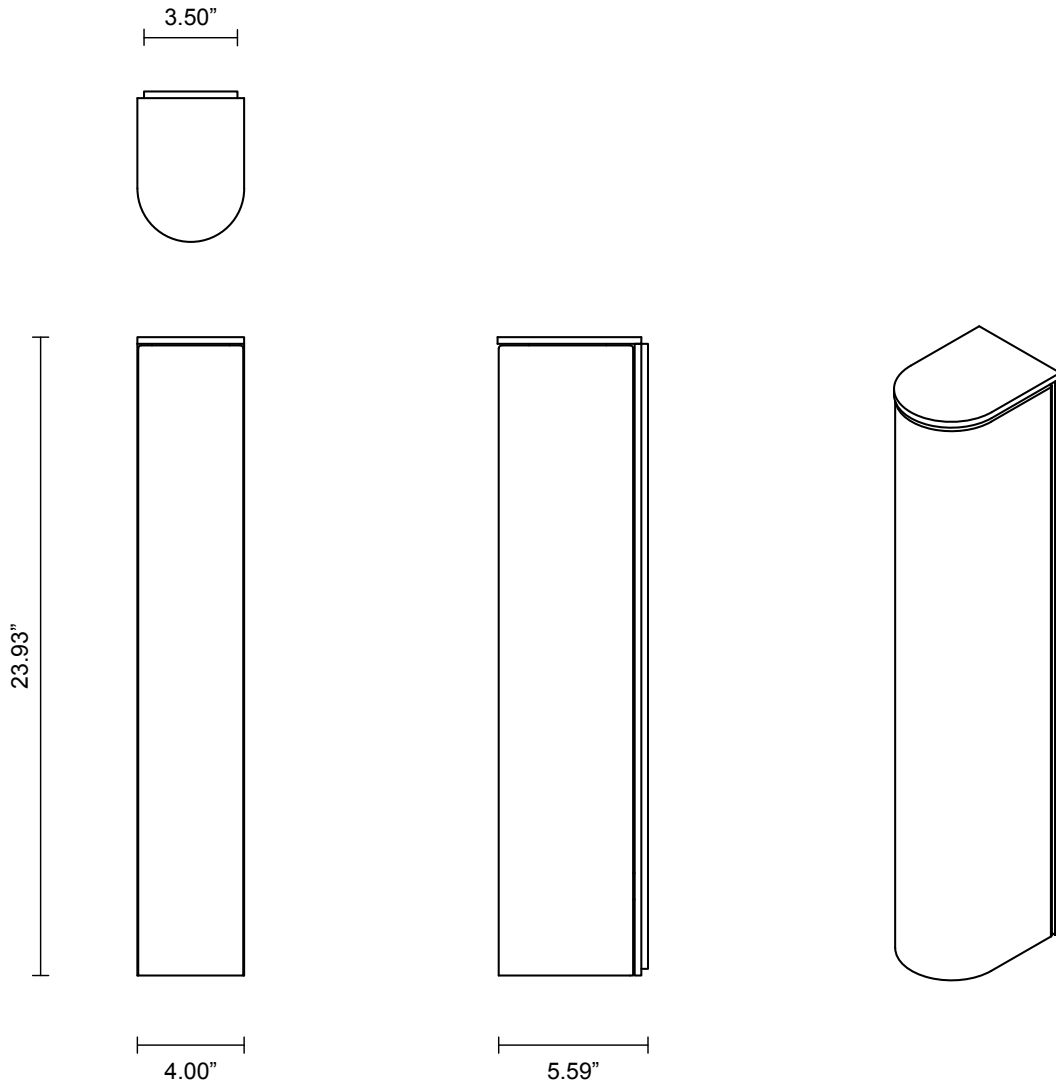

SLIM COLLECTION

EXTERIOR EXTRA LARGE WALL SCONCE

SLIM COLLECTION

ARTICOLOSTUDIOS.COM

EXTERIOR EXTRA LARGE WALL SCONCE

24V1

ABOUT SLIM

Slim reinterprets mid-century modernism in its architectural form and refined simplicity.

LEAD TIME

8 - 10 weeks

LIGHT SOURCE

6W LED Board 500mA CC
2700k warm white
400 lumens
Dimmable

INSTALLATION

Supplied with external driver and mounting plate to fit 4.0 square Jbox

WEIGHT

6 lb