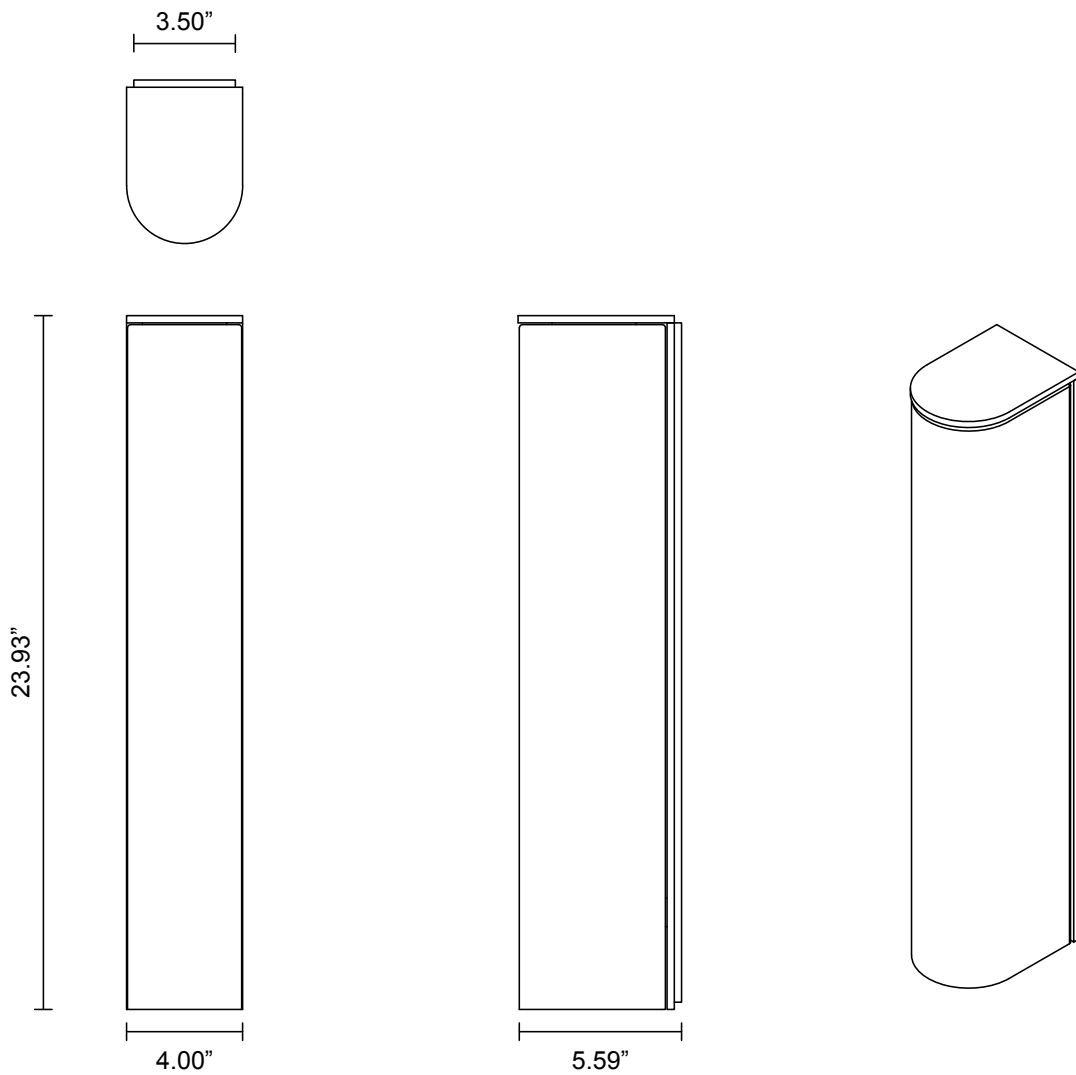

SLIM COLLECTION

EXTERIOR EXTRA LARGE WALL SCONCE

SLIM COLLECTION

ARTICOLOSTUDIOS.COM

EXTERIOR EXTRA LARGE WALL SCONCE

23V3

ABOUT SLIM

Slim reinterprets mid-century modernism in its architectural form and refined simplicity.

LEAD TIME

8 - 10 weeks

LIGHT SOURCE

6W LED Board 500mA CC
2700k warm white
400 lumens
Dimmable

INSTALLATION

Supplied with external driver and mounting plate to fit 4.0 square Jbox

WEIGHT

6 lb