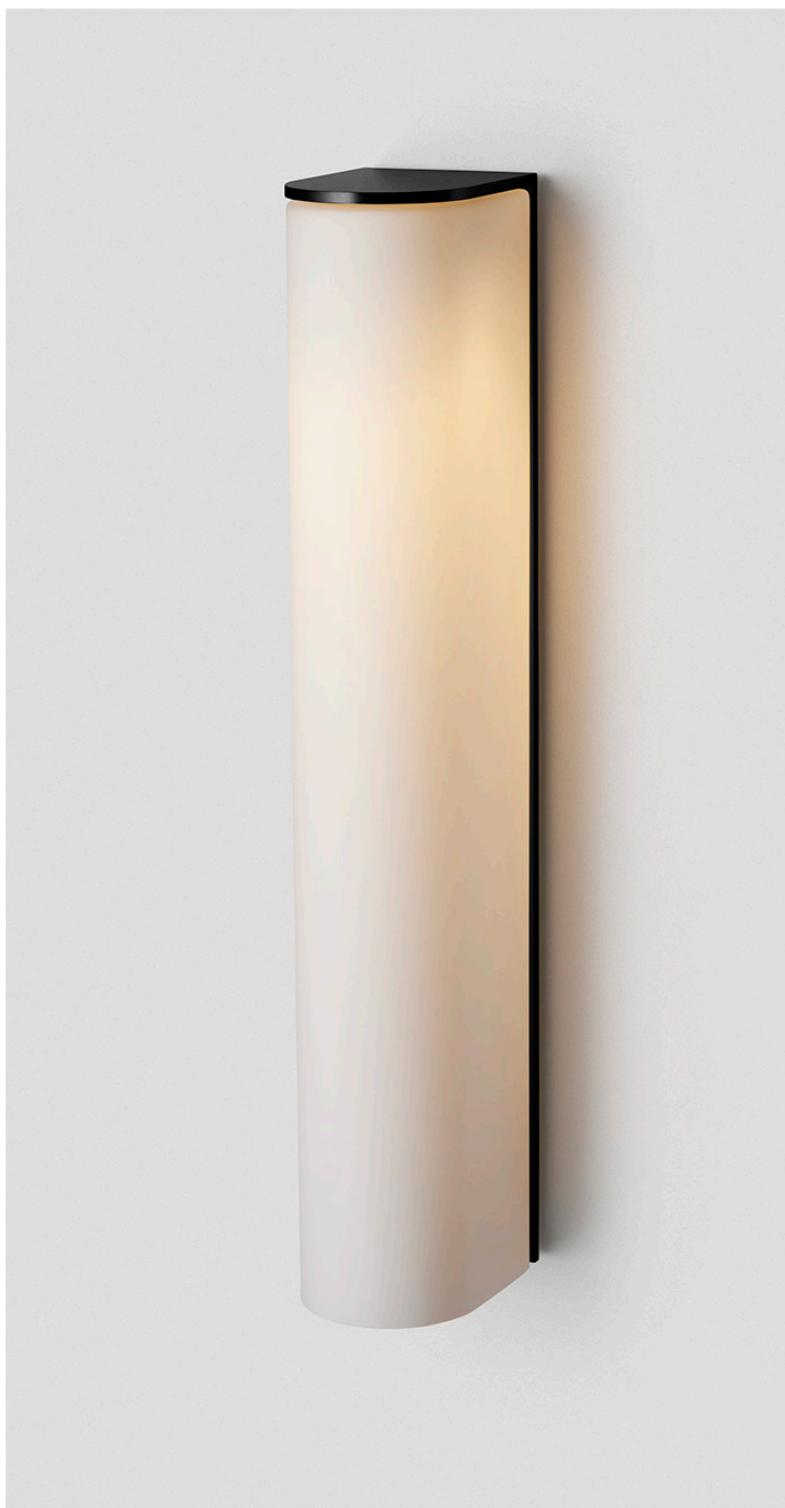

SLIM COLLECTION

EXTERIOR EXTRA LARGE WALL SCONCE

SLIM COLLECTION

ARTICOLOSTUDIOS.COM

EXTERIOR EXTRA LARGE WALL SCONCE

24V2

ABOUT SLIM

Slim reinterprets mid-century modernism in its architectural form and refined simplicity.

LEAD TIME

6 - 8 weeks

LIGHT SOURCE

6W LED Board 500mA CC
2700k warm white
400 lumens
Dimmable

INSTALLATION

Supplied with external driver

WEIGHT

6kg

SHADE COLOURS

Snow
Clear (DarkSky compliant)