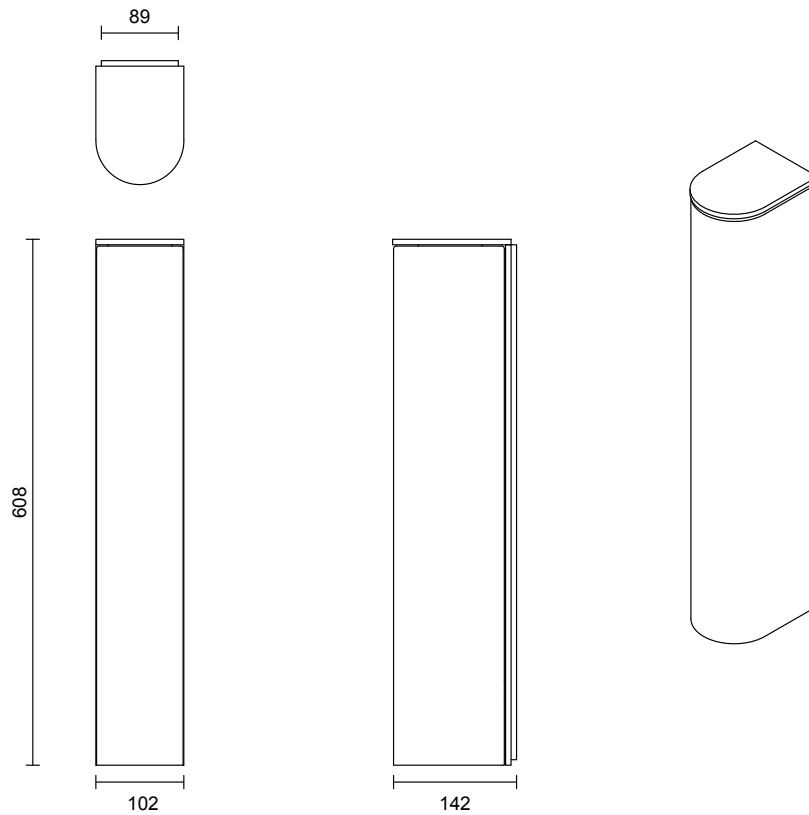

SLIM COLLECTION

EXTERIOR EXTRA LARGE WALL SCONCE

SLIM COLLECTION

ARTICOLOSTUDIOS.COM

EXTERIOR EXTRA LARGE WALL SCONCE

23V2

ABOUT SLIM

Slim reinterprets mid-century modernism in its architectural form and refined simplicity.

LEAD TIME

6 - 8 weeks

LIGHT SOURCE

6W LED Board 500mA CC
2700k warm white
400 lumens
Dimmable

INSTALLATION

Supplied with external driver

WEIGHT

6kg